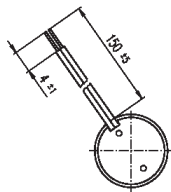

## 13mm Dia. Motor

# DC Motors

Ø1.5mm Motor Shaft  
1.2 Watt - Precious Metal Brushes