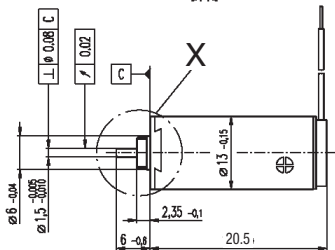

## 13mm Dia. Motor

# DC Motors

Ø1.5mm Motor Shaft  
1.2 Watt - Precious Metal Brushes