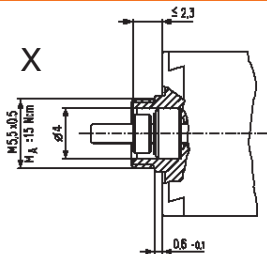

## 13mm Dia. Motor

# DC Motors

Ø1.5mm Motor Shaft  
1.2 Watt - Precious Metal Brushes