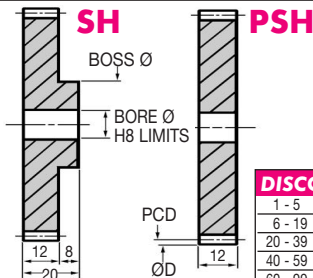

RH 17°45'

LH 17°45'

LH runs with RH

Popular sizes in stock.

Any two part numbers of this pitch will run together.