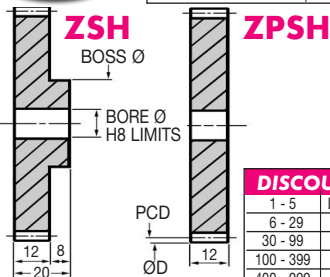

RH 17°45'

LH 17°45'

RH runs with LH

Popular sizes in stock.

Any two part numbers of this pitch will run together.