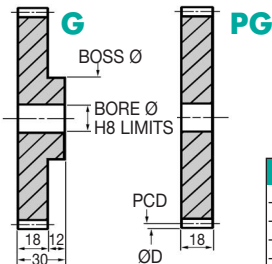

Spur Gears Steel - Standard MOD 1.75

Popular sizes in stock.

Any two part numbers of this pitch will run together.

DISCOUNTS

| Quantity | List Price |
|-----------|------------|
| 1 - 5 | |
| 6 - 19 | - 12% |
| 20 - 39 | - 25% |
| 40 - 59 | - 33% |
| 60 - 99 | - 37% |
| 100 - 200 | - 42% |