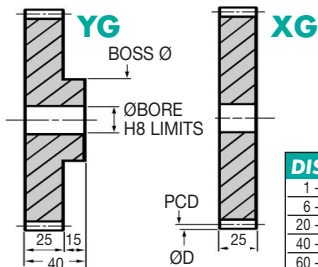

Spur Gears

Materials

Heavy duty steel

STD : 817M40 (En24) or 655M13 (En36)
ALTERNATIVE : 080M40 (En8) and torque x
0.47 of 655M13(En36)

1.75 MOD 20° P.A.

SPECIAL TEETH : between 9 - 250

TORQUE CHECK 50 teeth x 1000 rpm	655M13	655M13 Cse/HD	817M40	817M40 Ind/HD
variations	48.000	132.000	48.000	69.000
at back	TORQUE Nm.			
	K.W.	4.998	13.801	4.998
			4.998	7.162

Spur Gears Steel - Heavy Duty MOD 1.75

DISCOUNTS	
1 - 5	List Price
6 - 19	- 12%
20 - 39	- 25%
40 - 59	- 33%
60 - 99	- 37%
100 - 200	- 42%

Popular sizes in stock.

Any two part numbers of this pitch will run together.

PART NUMBER	TEETH	PCD (mm)	ØD (mm)	BOSS Ø (mm)	BORE Ø (mm)	WEIGHT (kg)		PRICE EACH 1-5	
						YG	XG	YG	XG
YG1.75-9	9	17.50	21.00	21.00	10	0.062	0.031	£17.28	£14.67
YG1.75-10	10	19.25	22.75	22.75	10	0.078	0.041	£17.30	£14.69
YG1.75-11	11	21.00	24.50	24.50	10	0.096	0.051	£17.34	£14.73
YG1.75-12	12	21.00	24.50	24.50	10	0.096	0.051	£17.38	£14.77
YG1.75-13	13	22.75	26.25	25.00	10	0.110	0.063	£17.76	£15.04
YG1.75-14	14	24.50	28.00	25.00	10	0.122	0.075	£18.69	£15.87
YG1.75-15	15	26.25	29.75	25.00	10	0.136	0.089	£19.50	£16.56
YG1.75-16	16	28.00	31.50	25.00	12	0.140	0.096	£19.85	£16.90
YG1.75-17	17	29.75	33.25	25.00	12	0.155	0.111	£20.42	£17.31
YG1.75-18	18	31.50	35.00	25.00	12	0.171	0.127	£21.32	£18.09
YG1.75-19	19	33.25	36.75	25.00	12	0.188	0.144	£22.14	£18.79
YG1.75-20	20	35.00	38.50	30.00	12	0.231	0.162	£23.67	£20.09
YG1.75-21	21	36.75	40.25	30.00	12	0.249	0.181	£24.21	£20.59
YG1.75-22	22	38.50	42.00	30.00	12	0.269	0.201	£24.58	£20.88
YG1.75-23	23	40.25	43.75	30.00	12	0.290	0.222	£25.81	£21.96
YG1.75-24	24	42.00	45.50	30.00	12	0.312	0.243	£27.02	£22.90
YG1.75-25	25	43.75	47.25	30.00	12	0.334	0.266	£27.18	£23.08
YG1.75-26	26	45.50	49.00	30.00	12	0.358	0.289	£27.33	£23.22
YG1.75-27	27	47.25	50.75	30.00	12	0.382	0.314	£27.79	£23.60
YG1.75-28	28	49.00	52.50	40.00	15	0.451	0.327	£27.91	£23.71
YG1.75-29	29	50.75	54.25	40.00	15	0.477	0.353	£28.15	£23.92
YG1.75-30	30	52.50	56.00	40.00	15	0.504	0.380	£28.97	£24.61
YG1.75-31	31	54.25	57.75	40.00	15	0.532	0.408	£29.60	£25.12

23.48

Unit 14, Foxwood Ind. Park, Foxwood Rd. Chesterfield, Derbyshire S41 9RN
Telephone +44(0)1246 268080 Fax +44(0)1246 260003