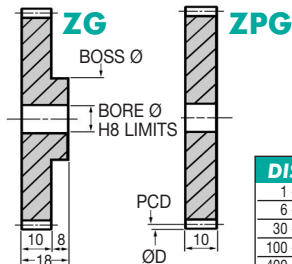

Spur Gears

Plastic Delrin (fully machined)

Materials

STD : White Delrin

1.25 MOD 20° P.A.

SPECIAL TEETH : between 9 - 350

TORQUE CHECK		
50 teeth x 1000 rpm		
variations at back	TORQUE Nm.	1.00

DISCOUNTS	
1 - 5	List Price
6 - 29	- 22%
30 - 99	- 44%
100 - 399	- 47%
400 - 999	- 50%
1000 - 5000	- 53%

Popular sizes in stock.

Any two part numbers of this pitch will run together.

Spur Gears Plastic MOD 1.25

PART NUMBER	TEETH	PCD (mm)	ØD (mm)	BOSS Ø (mm)	BORE Ø (mm)	WEIGHT (kg)	PRICE EACH 1-5		
							ZG	ZPG	
ZG1.25-9	9	12.50	15.00	15	5	0.003	0.001	£6.61	£4.98
ZG1.25-10	10	13.75	16.25	15	5	0.003	0.002	£6.65	£5.01
ZG1.25-11	11	15.00	17.50	15	5	0.004	0.002	£6.68	£5.06
ZG1.25-12	12	15.00	17.50	15	5	0.004	0.002	£6.72	£5.10
ZG1.25-13	13	16.25	18.75	15	5	0.004	0.002	£6.87	£5.25
ZG1.25-14	14	17.50	20.00	15	5	0.004	0.003	£7.02	£5.33
ZG1.25-15	15	18.75	21.25	15	5	0.005	0.003	£7.09	£5.48
ZG1.25-16	16	20.00	22.50	16	6	0.005	0.004	£7.38	£5.58
ZG1.25-17	17	21.25	23.75	16	6	0.006	0.004	£7.63	£5.81
ZG1.25-18	18	22.50	25.00	16	6	0.007	0.005	£7.75	£5.95
ZG1.25-19	19	23.75	26.25	16	6	0.007	0.005	£8.10	£6.15
ZG1.25-20	20	25.00	27.50	16	6	0.008	0.006	£8.18	£6.30
ZG1.25-21	21	26.25	28.75	18	6	0.009	0.007	£8.29	£6.38
ZG1.25-22	22	27.50	30.00	18	6	0.010	0.007	£8.36	£6.39
ZG1.25-23	23	28.75	31.25	18	6	0.010	0.008	£9.32	£7.14
ZG1.25-24	24	30.00	32.50	18	6	0.011	0.009	£9.51	£7.31
ZG1.25-25	25	31.25	33.75	18	6	0.012	0.009	£9.68	£7.40
ZG1.25-26	26	32.50	35.00	18	6	0.013	0.010	£9.82	£7.49
ZG1.25-27	27	33.75	36.25	18	6	0.013	0.011	£10.04	£7.70
ZG1.25-28	28	35.00	37.50	18	6	0.014	0.012	£10.50	£8.02
ZG1.25-29	29	36.25	38.75	18	6	0.015	0.013	£10.76	£8.20
ZG1.25-30	30	37.50	40.00	18	6	0.016	0.014	£11.12	£8.50
ZG1.25-31	31	38.75	41.25	18	6	0.017	0.015	£12.94	£9.94

23.38

Unit 14, Foxwood Ind. Park, Foxwood Rd. Chesterfield, Derbyshire S41 9RN
Telephone +44(0)1246 268080 Fax +44(0)1246 260003