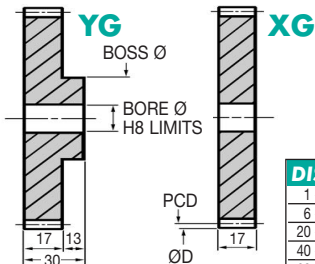

Spur Gears

Materials

Heavy duty steel

STD : 817M40 (En24) or 655M13 (En36)
ALTERNATIVE : 080M40 (En8) torque x 0.47
of 655M13(En36)

1.25 MOD 20° P.A.

SPECIAL TEETH : between 9 - 350

TORQUE CHECK 50 teeth x 1000 rpm variations of back	TORQUE Nm. K.W.	655M13 Cse/HD	817M40	817M40 Ind/HD
		17.000	17.000	24.000
		1.790	1.790	2.604

DISCOUNTS

	List Price
1 - 5	
6 - 19	- 12%
20 - 39	- 25%
40 - 59	- 33%
60 - 99	- 37%
100 - 200	- 42%

Popular sizes in stock.

Any two part numbers of this pitch will run together.

PART NUMBER	TEETH	PCD (mm)	ØD (mm)	BOSS Ø (mm)	BORE Ø (mm)	WEIGHT (kg)		PRICE EACH 1-5	
						YG	XG	YG	XG
YG1.25-9	9	12.50	15.00	15.00	6	0.027	0.012	£16.38	£12.23
YG1.25-10	10	13.75	16.25	16.25	6	0.033	0.016	£16.44	£12.34
YG1.25-11	11	15.00	17.50	17.50	6	0.040	0.019	£16.53	£12.43
YG1.25-12	12	15.00	17.50	17.50	6	0.040	0.019	£16.61	£12.56
YG1.25-13	13	16.25	18.75	18.75	6	0.048	0.023	£17.18	£12.83
YG1.25-14	14	17.50	20.00	20.00	6	0.056	0.028	£17.48	£13.09
YG1.25-15	15	18.75	21.25	20.00	6	0.061	0.032	£17.81	£13.31
YG1.25-16	16	20.00	22.50	20.00	8	0.061	0.034	£18.37	£13.75
YG1.25-17	17	21.25	23.75	20.00	8	0.066	0.040	£18.83	£14.08
YG1.25-18	18	22.50	25.00	25.00	8	0.089	0.045	£19.36	£14.50
YG1.25-19	19	23.75	26.25	25.00	8	0.095	0.051	£20.09	£15.04
YG1.25-20	20	25.00	27.50	25.00	8	0.101	0.057	£20.36	£15.23
YG1.25-21	21	26.25	28.75	25.00	8	0.108	0.064	£20.66	£15.47
YG1.25-22	22	27.50	30.00	25.00	8	0.115	0.071	£20.87	£15.57
YG1.25-23	23	28.75	31.25	25.00	8	0.122	0.078	£21.10	£15.83
YG1.25-24	24	30.00	32.50	25.00	8	0.129	0.085	£21.42	£16.05
YG1.25-25	25	31.25	33.75	25.00	8	0.137	0.093	£21.92	£16.44
YG1.25-26	26	32.50	35.00	25.00	8	0.145	0.101	£22.14	£16.60
YG1.25-27	27	33.75	36.25	25.00	8	0.154	0.110	£22.71	£16.98
YG1.25-28	28	35.00	37.50	25.00	8	0.162	0.119	£23.71	£17.77
YG1.25-29	29	36.25	38.75	25.00	8	0.172	0.128	£24.32	£18.18
YG1.25-30	30	37.50	40.00	35.00	8	0.228	0.137	£25.08	£18.77
YG1.25-31	31	38.75	41.25	35.00	8	0.238	0.147	£25.62	£19.16

Spur Gears Steel - Heavy Duty MOD 1.25

23.36

Unit 14, Foxwood Ind. Park, Foxwood Rd. Chesterfield, Derbyshire S41 9RN
Telephone +44(0)1246 268080 Fax +44(0)1246 260003