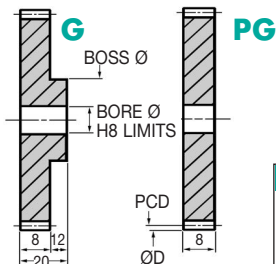

DISCOUNTS	
1 - 5	List Price
6 - 19	- 12%
20 - 39	- 25%
40 - 59	- 33%
60 - 99	- 37%
100 - 200	- 42%

Popular sizes in stock.

Any two part numbers of this pitch will run together.

PART NUMBER	TEETH	PCD (mm)	ØD (mm)	BOSS Ø (mm)	BORE Ø (mm)	WEIGHT (kg)		PRICE EACH 1-5	
						G	PG	G	PG
G1.25-9	9	12.50	15.00	15.00	6	0.019	0.006	£13.13	£11.18
G1.25-10	10	13.75	16.25	16.25	6	0.024	0.007	£13.19	£11.25
G1.25-11	11	15.00	17.50	17.50	6	0.029	0.009	£13.28	£11.30
G1.25-12	12	15.00	17.50	17.50	6	0.029	0.009	£13.32	£11.40
G1.25-13	13	16.25	18.75	18.25	6	0.032	0.011	£13.75	£12.09
G1.25-14	14	17.50	20.00	20.00	6	0.039	0.013	£13.99	£12.40
G1.25-15	15	18.75	21.25	12.00	6	0.023	0.015	£14.27	£12.75
G1.25-16	16	20.00	22.50	12.00	8	0.022	0.016	£14.72	£13.26
G1.25-17	17	21.25	23.75	12.00	8	0.024	0.019	£15.12	£13.48
G1.25-18	18	22.50	25.00	15.00	8	0.033	0.021	£15.49	£13.75
G1.25-19	19	23.75	26.25	15.00	8	0.036	0.024	£16.13	£13.95
G1.25-20	20	25.00	27.50	15.00	8	0.039	0.027	£16.29	£14.05
G1.25-21	21	26.25	28.75	15.00	8	0.042	0.030	£16.56	£14.13
G1.25-22	22	27.50	30.00	15.00	8	0.045	0.033	£16.72	£14.15
G1.25-23	23	28.75	31.25	15.00	8	0.048	0.037	£16.94	£14.25
G1.25-24	24	30.00	32.50	15.00	8	0.052	0.040	£17.25	£14.27
G1.25-25	25	31.25	33.75	15.00	8	0.055	0.044	£17.59	£14.50
G1.25-26	26	32.50	35.00	15.00	8	0.059	0.048	£17.80	£14.72
G1.25-27	27	33.75	36.25	15.00	8	0.063	0.052	£18.18	£14.83
G1.25-28	28	35.00	37.50	15.00	8	0.067	0.056	£19.00	£15.00
G1.25-29	29	36.25	38.75	15.00	8	0.072	0.060	£19.46	£15.12
G1.25-30	30	37.50	40.00	20.00	8	0.089	0.065	£20.11	£15.23
G1.25-31	31	38.75	41.25	20.00	8	0.093	0.069	£20.56	£15.36