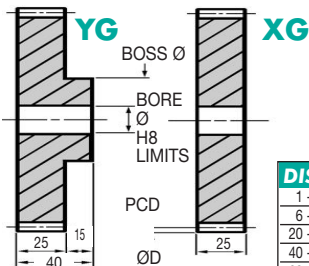

DISCOUNTS	
1 - 5	List Price
6 - 19	- 12%
20 - 39	- 25%
40 - 59	- 33%
60 - 99	- 37%
100 - 200	- 42%

Popular sizes in stock.

Any two part numbers of this pitch will run together.

PART NUMBER	TEETH	PCD (mm)	ØD (mm)	BOSS Ø (mm)	BORE Ø (mm)	PRICE EACH 1 - 5	
						YG	XG
YG14-9	9	18.14	21.77	21.00	10	£17.27	£14.67
YG14-10	10	19.96	23.59	22.75	10	£17.28	£14.68
YG14-11	11	21.77	25.40	24.50	10	£17.29	£14.69
YG14-12	12	21.77	25.40	24.50	10	£17.30	£14.72
YG14-13	13	23.59	27.21	25.00	10	£17.69	£15.04
YG14-14	14	25.40	29.03	25.00	10	£18.67	£15.87
YG14-15	15	27.21	30.84	25.00	10	£19.46	£16.57
YG14-16	16	29.03	32.66	25.00	12	£19.89	£16.90
YG14-17	17	30.84	34.47	25.00	12	£20.37	£17.29
YG14-18	18	32.66	36.29	25.00	12	£21.25	£18.09
YG14-19	19	34.47	38.10	25.00	12	£22.12	£18.78
YG14-20	20	36.29	39.91	30.00	12	£23.62	£20.09
YG14-21	21	38.10	41.73	30.00	12	£24.20	£20.57
YG14-22	22	39.91	43.54	30.00	12	£24.57	£20.88
YG14-23	23	41.73	45.36	30.00	12	£25.81	£21.92
YG14-24	24	43.54	47.17	30.00	12	£26.95	£22.89
YG14-25	25	45.36	48.99	30.00	12	£27.18	£23.07
YG14-26	26	47.17	50.80	30.00	12	£27.33	£23.25
YG14-27	27	48.99	52.61	30.00	12	£27.78	£23.55
YG14-28	28	50.80	54.43	40.00	15	£27.89	£23.89
YG14-29	29	52.61	56.24	40.00	15	£28.19	£23.95
YG14-30	30	54.43	58.06	40.00	15	£28.98	£24.59
YG14-31	31	56.24	59.87	40.00	15	£29.61	£25.12