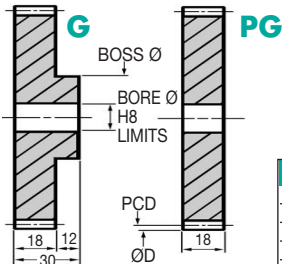

DISCOUNTS	
1 - 5	List Price
6 - 19	- 12%
20 - 39	- 25%
40 - 59	- 33%
60 - 99	- 37%
100 - 200	- 42%

Popular sizes in stock.

Any two part numbers of this pitch will run together.

PART NUMBER	TEETH	PCD (mm)	ØD (mm)	BOSS Ø (mm)	BORE Ø (mm)	PRICE EACH 1 - 5	
						G	PG
G14-9	9	18.14	21.77	21.00	10	£13.74	£11.66
G14-10	10	19.96	23.59	22.75	10	£13.75	£11.67
G14-11	11	21.77	25.40	24.50	10	£13.77	£11.70
G14-12	12	21.77	25.40	24.50	10	£13.78	£11.73
G14-13	13	23.59	27.21	25.00	10	£14.13	£12.04
G14-14	14	25.40	29.03	25.00	10	£14.95	£12.68
G14-15	15	27.21	30.84	25.00	10	£15.55	£13.26
G14-16	16	29.03	32.66	25.00	12	£15.87	£13.46
G14-17	17	30.84	34.47	25.00	12	£16.27	£13.82
G14-18	18	32.66	36.29	25.00	12	£16.98	£14.44
G14-19	19	34.47	38.10	25.00	12	£17.67	£15.02
G14-20	20	36.29	39.91	30.00	12	£18.88	£16.05
G14-21	21	38.10	41.73	30.00	12	£19.33	£16.44
G14-22	22	39.91	43.54	30.00	12	£19.62	£16.68
G14-23	23	41.73	45.36	30.00	12	£20.64	£17.51
G14-24	24	43.54	47.17	30.00	12	£21.58	£18.29
G14-25	25	45.36	48.99	30.00	12	£21.70	£18.43
G14-26	26	47.17	50.80	30.00	12	£21.85	£18.61
G14-27	27	48.99	52.61	30.00	12	£22.21	£18.83
G14-28	28	50.80	54.43	40.00	15	£22.30	£19.07
G14-29	29	52.61	56.24	40.00	15	£22.49	£19.15
G14-30	30	54.43	58.06	40.00	15	£23.15	£19.66
G14-31	31	56.24	59.87	40.00	15	£23.64	£20.09

Spur Gears Steel - Standard DP 14

23.126

Unit 14, Foxwood Ind. Park, Foxwood Rd. Chesterfield, Derbyshire S41 9RN
Telephone +44(0)1246 268080 Fax +44(0)1246 260003