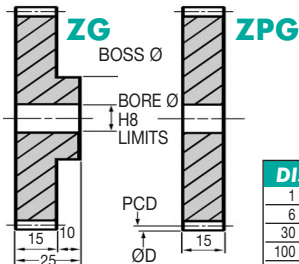

Spur Gears

Materials

Plastic Delrin (fully machined)

STD : White Delrin

14 DP

20° P.A.

SPECIAL TEETH : between 9 - 240

TORQUE CHECK	
50 teeth x 1000 rpm	
variations at back	TORQUE Nm. 4.50

DISCOUNTS

Quantity	List Price
1 - 5	-
6 - 29	- 22%
30 - 99	- 44%
100 - 399	- 47%
400 - 999	- 50%
1000 - 5000	- 53%

Popular sizes in stock.

Any two part numbers of this pitch will run together.

PART NUMBER	TEETH	PCD (mm)	ØD (mm)	BOSS Ø (mm)	BORE Ø (mm)	1-530-99	
						ZG	ZPG
ZG14-9	9	18.14	21.77	21.00	10	£6.87	£5.29
ZG14-10	10	19.96	23.59	22.75	10	£6.94	£5.30
ZG14-11	11	21.77	25.40	24.50	10	£6.95	£5.32
ZG14-12	12	21.77	25.40	24.50	10	£6.96	£5.33
ZG14-13	13	23.59	27.21	25.00	10	£7.20	£5.53
ZG14-14	14	25.40	29.03	25.00	10	£7.36	£5.60
ZG14-15	15	27.21	30.84	25.00	10	£7.63	£5.79
ZG14-16	16	29.03	32.66	25.00	12	£7.75	£5.95
ZG14-17	17	30.84	34.47	25.00	12	£8.02	£6.14
ZG14-18	18	32.66	36.29	25.00	12	£8.26	£6.32
ZG14-19	19	34.47	38.10	25.00	12	£9.47	£7.20
ZG14-20	20	36.29	39.91	30.00	12	£9.96	£7.63
ZG14-21	21	38.10	41.73	30.00	12	£10.01	£7.64
ZG14-22	22	39.91	43.54	30.00	12	£10.12	£7.75
ZG14-23	23	41.73	45.36	30.00	12	£10.25	£7.87
ZG14-24	24	43.54	47.17	30.00	12	£10.42	£8.01
ZG14-25	25	45.36	48.99	30.00	12	£10.95	£8.36
ZG14-26	26	47.17	50.80	30.00	12	£11.47	£8.77
ZG14-27	27	48.99	52.61	30.00	12	£13.41	£10.25
ZG14-28	28	50.80	54.43	40.00	15	£13.82	£10.62
ZG14-29	29	52.61	56.24	40.00	15	£14.06	£10.79
ZG14-30	30	54.43	58.06	40.00	15	£14.50	£11.01
ZG14-31	31	56.24	59.87	40.00	15	£14.72	£11.29

Spur Gears Plastic - Fully Machined DP 14

23.130

Unit 14, Foxwood Ind. Park, Foxwood Rd. Chesterfield, Derbyshire S41 9RN
Telephone +44(0)1246 268080 Fax +44(0)1246 260003