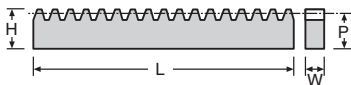

BUDGET Steel Spur Racks Materials

1, 1.5, 2 MOD 20° P.A.

STD : Steel C45/080 M40/En8

Chemically Blackened
Other sizes available

BUDGET Spur Racks ER