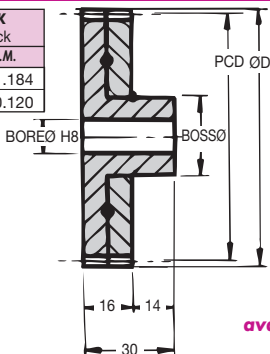

Materials

Anti-backlash Gears

STD : Steel 214M15/045M10

1.5 MOD

| | |
|------------------------|-------|
| TORQUE CHECK | |
| variations at back | |
| 50 TEETH x 1000 R.P.M. | |
| TORQUE Nm. | 1.184 |
| K.w. | 0.120 |

20° Pressure Angle

Other numbers of teeth available between 40 - 100

| DISCOUNTS | |
|------------------|------------|
| 1 - 5 | List Price |
| 6 - 19 | - 12% |
| 20 - 39 | - 25% |
| 40 - 59 | - 33% |
| 60 - 99 | - 37% |
| 100 - 200 | - 42% |