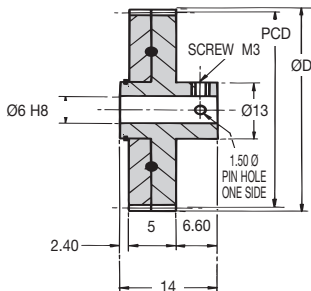

Anti-backlash Gears

Materials

0.3, 0.4 MOD

STD : Stainless Steel 303S21/304S31 (En58)
and Steel 214M15/045M10

20° Pressure Angle

Other numbers of teeth available

TORQUE CHECK variations at back	50 TEETH x 1000 R.P.M.	
	0.3 MOD	0.4 MOD
TORQUE Nm.	0.014	0.0246
K.w.	0.0014	0.0024

DISCOUNTS

1 - 5	List Price
6 - 19	- 12%
20 - 39	- 25%
40 - 59	- 33%
60 - 99	- 37%
100 - 200	- 42%

PART NUMBER		PITCH MOD	TEETH (mm)	PCD (mm)	ØD (mm)	PRICE EACH 1-5	
STEEL AB	STAINLESS ABS					AB	ABS
AB0.3-90	ABS0.3-90	0.3	90	27.00	27.60	£35.96	£41.57
AB0.3-96	ABS0.3-96	0.3	96	28.80	29.40	£36.34	£41.93
AB0.3-100	ABS0.3-100	0.3	100	30.00	30.60	£36.55	£42.21
AB0.3-108	ABS0.3-108	0.3	108	32.40	33.00	£37.02	£42.58
AB0.3-110	ABS0.3-110	0.3	110	33.00	33.60	£37.33	£42.96
AB0.3-115	ABS0.3-115	0.3	115	34.50	35.10	£37.68	£43.24
AB0.3-120	ABS0.3-120	0.3	120	36.00	36.60	£37.92	£43.56
AB0.3-130	ABS0.3-130	0.3	130	39.00	39.60	£38.24	£43.78
AB0.3-140	ABS0.3-140	0.3	140	42.00	42.60	£38.46	£44.03
AB0.3-150	ABS0.3-150	0.3	150	45.00	45.60	£38.65	£44.28
AB0.4-64	ABS0.4-64	0.4	64	25.60	26.40	£36.23	£41.82
AB0.4-72	ABS0.4-72	0.4	72	28.80	29.60	£36.98	£42.54
AB0.4-80	ABS0.4-80	0.4	80	32.00	32.80	£37.60	£43.21
AB0.4-96	ABS0.4-96	0.4	96	38.40	39.20	£38.68	£44.30
AB0.4-100	ABS0.4-100	0.4	100	40.00	40.80	£38.85	£44.40
AB0.4-104	ABS0.4-104	0.4	104	41.60	42.40	£39.01	£44.62
AB0.4-112	ABS0.4-112	0.4	112	44.80	45.60	£39.22	£44.80
AB0.4-116	ABS0.4-116	0.4	116	46.40	47.20	£39.59	£45.19
AB0.4-120	ABS0.4-120	0.4	120	48.00	48.80	£39.73	£45.35
AB0.4-128	ABS0.4-128	0.4	128	51.20	52.00	£40.05	£45.68
AB0.4-136	ABS0.4-136	0.4	136	54.40	55.20	£40.31	£45.92
AB0.4-140	ABS0.4-140	0.4	140	56.00	56.80	£40.70	£46.27