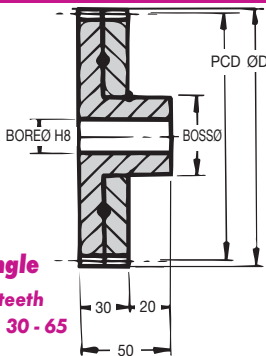

# Anti-backlash Gears

Materials

8 DP

STD : Steel 214M15/045M10

### TORQUE CHECK

variations at back  
50 TEETH x 1000 R.P.M.

<b>TORQUE Nm.</b>	8.882
<b>K.w.</b>	0.9308

20° Pressure Angle

Other numbers of teeth  
available between 30 - 65

### DISCOUNTS

Quantity	List Price
1 - 5	
6 - 19	- 12%
20 - 39	- 25%
40 - 59	- 33%
60 - 99	- 37%
100 - 200	- 42%

Gears steel DP 8

Anti-backlash

PART NUMBER	PITCH DP	TEETH	PCD (ins)	ØD (ins)	BOSSØ (ins)	BOREØ (ins)	PRICE EACH 1-5
AB8-30	8	30	3.750	4.000	1.970	0.875	£181.97
AB8-31	8	31	3.875	4.125	1.970	0.875	£188.30
AB8-32	8	32	4.000	4.250	2.380	0.875	£195.19
AB8-33	8	33	4.125	4.375	2.380	0.875	£205.68
AB8-34	8	34	4.250	4.500	2.380	0.875	£209.87
AB8-35	8	35	4.375	4.625	2.380	0.875	£226.00
AB8-36	8	36	4.500	4.750	2.380	0.875	£234.80
AB8-37	8	37	4.625	4.875	2.380	0.875	£239.35
AB8-38	8	38	4.750	5.000	2.380	0.875	£242.73
AB8-39	8	39	4.875	5.125	2.380	0.875	£245.92
AB8-40	8	40	5.000	5.250	2.380	0.875	£249.51
AB8-41	8	41	5.125	5.375	2.380	0.875	£253.80
AB8-42	8	42	5.250	5.500	2.380	0.875	£256.91
AB8-43	8	43	5.375	5.625	2.380	0.875	£279.99
AB8-44	8	44	5.500	5.750	2.380	0.875	£314.15
AB8-45	8	45	5.625	5.875	2.380	0.875	£368.43
AB8-48	8	48	6.000	6.250	2.380	0.875	£378.80
AB8-50	8	50	6.250	6.500	2.380	0.875	£408.14
AB8-52	8	52	6.500	6.750	2.380	0.875	£437.11
AB8-54	8	54	6.750	7.000	2.380	0.875	£465.36
AB8-55	8	55	6.875	7.125	2.380	0.875	£487.42
AB8-56	8	56	7.000	7.250	2.380	0.875	£495.21
AB8-57	8	57	7.125	7.375	2.380	0.875	£503.03
AB8-58	8	58	7.250	7.500	2.380	0.875	£510.94
AB8-59	8	59	7.375	7.625	2.380	0.875	£525.59
AB8-60	8	60	7.500	7.750	2.380	0.875	£540.31
AB8-65	8	65	8.125	8.375	4.000	1.000	£599.75