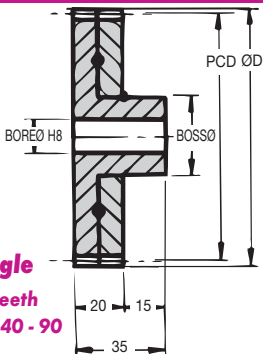

Anti-backlash Gears

Materials

12 DP

STD : Steel 214M15/045M10

TORQUE CHECK	
variations at back	
50 TEETH x 1000 R.P.M.	
TORQUE Nm.	2.634
K.w.	0.276

20° Pressure Angle

Other numbers of teeth available between 40 - 90

DISCOUNTS

Quantity	List Price
1 - 5	
6 - 19	- 12%
20 - 39	- 25%
40 - 59	- 33%
60 - 99	- 37%
100 - 200	- 42%

PART NUMBER	PITCH DP	TEETH	PCD (ins)	ØD (ins)	BOSSØ (ins)	BOREØ (ins)	PRICE EACH 1-5
AB12-40	12	40	3.333	3.500	1.500	0.625	£129.54
AB12-41	12	41	3.417	3.580	1.500	0.625	£130.63
AB12-42	12	42	3.500	3.670	1.500	0.625	£131.97
AB12-43	12	43	3.583	3.750	1.500	0.625	£133.27
AB12-44	12	44	3.667	3.880	1.500	0.625	£134.13
AB12-45	12	45	3.750	3.910	1.500	0.625	£135.31
AB12-46	12	46	3.883	4.000	1.500	0.625	£136.25
AB12-47	12	47	3.917	4.080	1.500	0.625	£137.43
AB12-48	12	48	4.000	4.170	1.500	0.625	£138.40
AB12-49	12	49	4.083	4.250	1.500	0.625	£142.11
AB12-50	12	50	4.167	4.330	1.500	0.625	£145.15
AB12-52	12	52	4.333	4.500	1.500	0.625	£152.16
AB12-54	12	54	4.500	4.670	1.500	0.625	£157.72
AB12-55	12	55	4.583	4.750	1.500	0.625	£161.13
AB12-56	12	56	4.667	4.880	1.500	0.625	£164.76
AB12-57	12	57	4.750	4.920	1.750	0.750	£167.58
AB12-58	12	58	4.833	5.000	1.750	0.750	£171.48
AB12-60	12	60	5.000	5.170	1.750	0.750	£182.68
AB12-62	12	62	5.167	5.330	1.750	0.750	£191.37
AB12-64	12	64	5.333	5.500	1.750	0.750	£197.69
AB12-65	12	65	5.417	5.580	1.750	0.750	£204.63
AB12-68	12	68	5.667	5.880	1.750	0.750	£214.37
AB12-70	12	70	5.883	6.000	1.750	0.750	£220.10
AB12-75	12	75	6.250	6.420	2.000	0.750	£266.00
AB12-80	12	80	6.667	6.880	2.000	0.750	£323.53
AB12-86	12	86	7.167	7.330	2.000	0.750	£342.20
AB12-90	12	90	7.500	7.670	2.000	0.750	£371.28