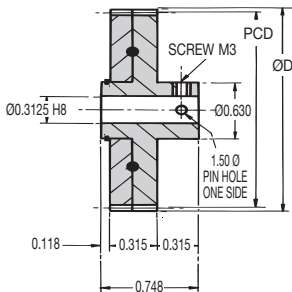

Materials

Anti-backlash Gears

STD : Stainless Steel 303S21/304S31 (En58)
and Steel 214M15/045M10

48, 32, 24 DP

20° Pressure Angle

Other numbers of teeth available

DISCOUNTS

1 - 5	List Price
6 - 19	- 12%
20 - 39	- 25%
40 - 59	- 33%
60 - 99	- 37%
100 - 200	- 42%

TORQUE CHECK variations at back	50 TEETH x 1000 R.P.M.		
	48 DP	32 DP	24 DP
TORQUE Nm.	0.0658	0.148	0.063
K.w.	0.006	0.0156	0.027

PART NUMBER		PITCH		PCD	ØD	PRICE EACH 1-5	
STEEL AB	STAINLESS ABS	DP	TEETH	(ins)	(ins)	AB	ABS
AB48-55	ABS48-55	48	55	1.146	1.187	£40.17	£52.79
AB48-60	ABS48-60	48	60	1.250	1.292	£40.49	£56.58
AB48-72	ABS48-72	48	72	1.500	1.542	£40.93	£60.07
AB48-84	ABS48-84	48	84	1.750	1.792	£41.30	£60.44
AB48-96	ABS48-96	48	96	2.000	2.042	£41.58	£63.84
AB48-108	ABS48-108	48	108	2.250	2.292	£42.18	£67.31
AB48-120	ABS48-120	48	120	2.500	2.542	£42.99	£70.74
AB48-132	ABS48-132	48	132	2.750	2.792	£44.12	£74.19
AB48-144	ABS48-144	48	144	3.000	3.042	£44.40	£77.72
AB32-48	ABS32-48	32	48	1.500	1.562	£41.09	£59.16
AB32-56	ABS32-56	32	56	1.750	1.812	£41.91	£60.44
AB32-64	ABS32-64	32	64	2.000	2.062	£43.34	£63.48
AB32-72	ABS32-72	32	72	2.250	2.312	£43.36	£67.39
AB32-80	ABS32-80	32	80	2.500	2.562	£43.49	£70.06
AB32-88	ABS32-88	32	88	2.750	2.812	£44.16	£72.61
AB32-96	ABS32-96	32	96	3.000	3.062	£44.62	£73.96
AB32-100	ABS32-100	32	100	3.125	3.187	£45.16	£76.64
AB24-48	ABS24-48	24	48	2.000	2.083	£43.21	£74.91
AB24-60	ABS24-60	24	60	2.500	2.583	£46.57	£77.84
AB24-72	ABS24-72	24	72	3.000	3.083	£48.25	£79.33
AB24-80	ABS24-80	24	80	3.333	3.417	£50.45	£81.25
AB24-84	ABS24-84	24	84	3.500	3.583	£51.93	£85.75
AB24-96	ABS24-96	24	96	4.000	4.083	£57.42	£87.88