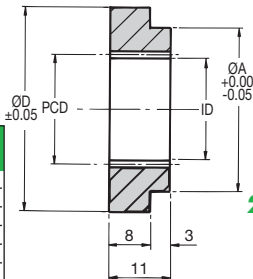

Materials

Internal Gears

STD : Steel 045M10 (En32) and Delrin

SPECIAL TEETH : between 36 - 200

1 MOD

Torque is dependent upon the type of pinions used.

20° Pressure Angle

DISCOUNTS			
Steel IN		Plastic ZIN	
1 - 5	List	1 - 5	List
6 - 19	-12%	6 - 29	-22%
20 - 39	-25%	30 - 99	-44%
40 - 59	-33%	100 - 399	-47%
60 - 99	-37%	400 - 999	-50%
100 - 200	-42%	1000 - 5000	-53%

PART NUMBER		TEETH	PCD (mm)	ID (mm)	ØD (mm)	ØA (mm)	PRICE EACH 1 - 5	
STEEL IN	PLASTIC ZIN						STEEL IN	PLASTIC ZIN
IN1-36	ZIN1-36	36	36	34	75	70	£36.49	£26.24
IN1-38	ZIN1-38	38	38	36	75	70	£36.85	£26.53
IN1-40	ZIN1-40	40	40	38	75	70	£37.18	£26.71
IN1-42	ZIN1-42	42	42	40	75	70	£37.47	£26.97
IN1-44	ZIN1-44	44	44	42	75	70	£37.84	£27.24
IN1-46	ZIN1-46	46	46	44	75	70	£38.16	£27.43
IN1-48	ZIN1-48	48	48	46	75	70	£38.52	£27.69
IN1-50	ZIN1-50	50	50	48	75	70	£38.86	£27.93
IN1-52	ZIN1-52	52	52	50	75	70	£39.20	£28.20
IN1-54	ZIN1-54	54	54	52	75	70	£39.56	£28.43
IN1-55	ZIN1-55	55	55	53	75	70	£39.91	£28.68
IN1-57	ZIN1-57	57	57	55	75	70	£40.21	£28.91
IN1-58	ZIN1-58	58	58	56	100	94	£40.66	£29.28
IN1-60	ZIN1-60	60	60	58	100	94	£41.16	£29.62
IN1-62	ZIN1-62	62	62	60	100	94	£41.66	£29.98
IN1-64	ZIN1-64	64	64	62	100	94	£42.06	£30.32
IN1-65	ZIN1-65	65	65	63	100	94	£42.58	£30.72
IN1-66	ZIN1-66	66	66	64	100	94	£43.13	£31.01
IN1-68	ZIN1-68	68	68	66	100	94	£43.59	£31.34
IN1-70	ZIN1-70	70	70	68	100	94	£44.04	£31.70
IN1-72	ZIN1-72	72	72	70	100	94	£44.51	£32.03
IN1-74	ZIN1-74	74	74	72	100	94	£45.02	£32.37
IN1-75	ZIN1-75	75	75	73	100	94	£45.51	£32.72
IN1-76	ZIN1-76	76	76	74	100	94	£45.96	£33.07
IN1-78	ZIN1-78	78	78	76	100	94	£46.49	£33.41
IN1-80	ZIN1-80	80	80	78	100	94	£47.09	£33.88
IN1-90	ZIN1-90	90	90	88	150	125	£62.64	£45.08
IN1-100	ZIN1-100	100	100	98	150	125	£70.66	£50.88
IN1-120	ZIN1-120	120	120	118	175	150	£78.19	£56.31
IN1-150	ZIN1-150	150	150	148	200	175	£94.27	£67.83
IN1-180	ZIN1-180	180	180	178	225	200	£106.04	£76.34
IN1-200	ZIN1-200	200	200	198	250	225	£141.05	£101.57

Internal Gears

Steel & Plastic MOD 1