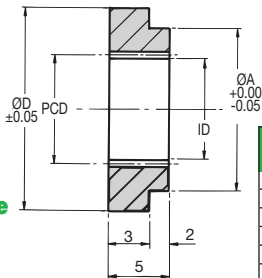

Internal Gears

Materials

0.4 MOD

STD : Steel 214M15/045M10 and Delrin

SPECIAL TEETH : between 70 - 400

20° Pressure Angle

Torque is dependent upon the type of pinions used.

DISCOUNTS