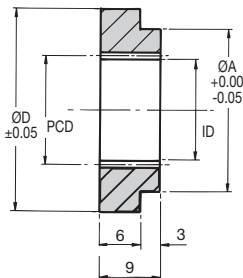

Internal Gears

Materials

32 DP

STD : Steel 045M10 (En32) and Delrin

SPECIAL TEETH : between 40 - 250

20° Pressure Angle

Torque is dependent upon the type of pinions used.

DISCOUNTS

Steel IN		Plastic ZIN	
1 - 5	List	1 - 5	List
6 - 19	-12%	6 - 29	-22%
20 - 39	-25%	30 - 99	-44%
40 - 59	-33%	100 - 399	-47%
60 - 99	-37%	400 - 999	-50%
100 - 200	-42%	1000 - 5000	-53%

Internal Gears Steel & Plastic DP 32