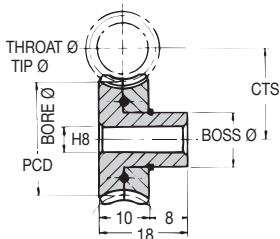

Materials **Anti-backlash Wormwheels**

STD : Phosphor Bronze PB2

SPECIAL TEETH : between 48 - 150

1 MOD

DISCOUNTS

Quantity	List Price
1 - 5	
6 - 19	- 12%
20 - 39	- 25%
40 - 59	- 33%
60 - 99	- 37%
100 - 200	- 42%

TORQUE CHECK variations at back	50 TEETH x 1000 R.P.M. INPUT with std worm
TORQUE Nm	0.584
K.W.	0.0012

20° Pressure Angle

Anti-backlash

PART NUMBER	TEETH	PCD mm	CTS mm	THROAT Ø mm	TIP Ø mm	BOSS Ø mm	BORE Ø mm	PRICE EACH 1-5
ABM1-48	48	48	31.50	50	51	25	10	£84.56
ABM1-50	50	50	32.50	52	53	25	10	£87.80
ABM1-52	52	52	33.50	54	55	25	10	£91.04
ABM1-54	54	54	34.50	56	57	25	10	£94.23
ABM1-55	55	55	35.00	57	58	25	10	£97.42
ABM1-58	58	58	36.50	60	61	25	10	£100.69
ABM1-60	60	60	37.50	62	63	25	10	£103.90
ABM1-62	62	62	38.50	64	65	25	10	£107.92
ABM1-64	64	64	39.50	66	67	25	10	£111.94
ABM1-65	65	65	40.00	67	68	25	10	£115.97
ABM1-68	68	68	41.50	70	71	25	10	£119.99
ABM1-70	70	70	42.50	72	73	25	10	£124.01
ABM1-72	72	72	43.50	74	75	25	10	£127.95
ABM1-75	75	75	45.00	77	78	25	10	£131.76
ABM1-78	78	78	46.50	80	81	25	10	£135.55
ABM1-80	80	80	47.50	82	83	25	10	£139.33
ABM1-82	82	82	48.50	84	85	25	10	£143.15
ABM1-85	85	85	50.00	87	88	25	10	£146.93
ABM1-88	88	88	51.50	90	91	25	10	£150.79
ABM1-90	90	90	52.50	92	93	25	10	£154.51
ABM1-94	94	94	54.50	96	97	25	10	£161.82
ABM1-96	96	96	55.50	98	99	25	10	£169.12
ABM1-100	100	100	57.50	102	103	25	10	£176.46
ABM1-110	110	110	62.50	112	113	30	10	£220.99
ABM1-120	120	120	67.50	122	123	30	10	£265.50
ABM1-150	150	150	82.50	152	153	30	10	£370.30