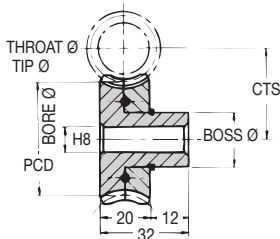

Materials **Anti-backlash Wormwheels**

STD : Phosphor Bronze PB2

SPECIAL TEETH : between 40 - 80

12 DP

DISCOUNTS

Quantity	List Price
1 - 5	
6 - 19	- 12%
20 - 39	- 25%
40 - 59	- 33%
60 - 99	- 37%
100 - 200	- 42%

TORQUE CHECK variations at back	50 TEETH x 1000 R.P.M. INPUT with std worm
TORQUE Nm	4.80
K.W.	0.10

20° Pressure Angle

PART NUMBER	TEETH	PCD (ins)	CTS (ins)	THROAT Ø (ins)	TIP Ø (ins)	BOSS Ø (ins)	BORE Ø (ins)	PRICE EACH 1-5
ABM12-40	40	3.333	2.167	3.500	3.583	1.500	0.625	£168.68
ABM12-42	42	3.500	2.250	3.667	3.750	1.500	0.625	£192.03
ABM12-44	44	3.667	2.333	3.833	3.917	1.500	0.625	£215.45
ABM12-45	45	3.750	2.375	3.917	4.000	1.500	0.625	£238.84
ABM12-46	46	3.833	2.417	4.000	4.083	1.500	0.625	£262.24
ABM12-48	48	4.000	2.500	4.167	4.250	1.500	0.625	£285.63
ABM12-50	50	4.167	2.583	4.333	4.417	1.500	0.625	£298.80
ABM12-52	52	4.333	2.667	4.500	4.583	1.500	0.625	£311.92
ABM12-54	54	4.500	2.750	4.667	4.750	1.500	0.625	£325.10
ABM12-55	55	4.583	2.792	4.750	4.833	1.500	0.625	£338.25
ABM12-56	56	4.667	2.833	4.833	4.917	1.500	0.625	£351.40
ABM12-58	58	4.833	2.917	5.000	5.083	1.750	0.750	£366.04
ABM12-60	60	5.000	3.000	5.167	5.250	1.750	0.750	£380.70
ABM12-62	62	5.167	3.083	5.333	5.417	1.750	0.750	£395.33
ABM12-64	64	5.333	3.167	5.500	5.583	1.750	0.750	£410.02
ABM12-65	65	5.417	3.208	5.583	5.667	1.750	0.750	£424.67
ABM12-66	66	5.500	3.250	5.667	5.750	1.750	0.750	£439.29
ABM12-68	68	5.667	3.333	5.833	5.917	1.750	0.750	£453.96
ABM12-70	70	5.833	3.417	6.000	6.083	1.750	0.750	£476.43
ABM12-72	72	6.000	3.500	6.167	6.250	1.750	0.750	£498.91
ABM12-74	74	6.167	3.583	6.333	6.417	2.000	0.750	£521.38
ABM12-75	75	6.250	3.625	6.417	6.500	2.000	0.750	£543.90
ABM12-76	76	6.333	3.667	6.500	6.583	2.000	0.750	£566.34
ABM12-78	78	6.500	3.750	6.667	6.750	2.000	0.750	£588.82
ABM12-80	80	6.667	3.833	6.833	6.917	2.000	0.750	£611.26