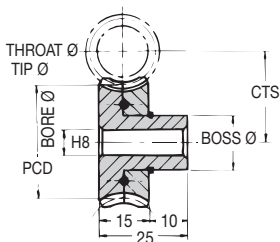

Anti-backlash Wormwheels *Materials*

16 DP

STD : Phosphor Bronze PB2
SPECIAL TEETH : between 40 - 95

20° Pressure Angle

TORQUE CHECK	50 TEETH x 1000 R.P.M. INPUT
variations at back	with std worm
TORQUE Nm	2.00
K.W.	0.04192

DISCOUNTS

1 - 5	List Price
6 - 19	- 12%
20 - 39	- 25%
40 - 59	- 33%
60 - 99	- 37%
100 - 200	- 42%

Anti-backlash Wormwheels

DP 16

PART NUMBER	TEETH	PCD (ins)	CTS (ins)	THROAT Ø (ins)	TIP Ø (ins)	BOSS Ø (ins)	BORE Ø (ins)	PRICE EACH 1-5
ABM16-40	40	2.500	1.625	2.625	2.688	1.250	0.625	£104.47
ABM16-42	42	2.625	1.688	2.750	2.813	1.250	0.625	£119.04
ABM16-44	44	2.750	1.750	2.875	2.938	1.250	0.625	£133.60
ABM16-45	45	2.813	1.781	2.938	3.000	1.250	0.625	£148.19
ABM16-48	48	3.000	1.875	3.125	3.188	1.250	0.625	£162.69
ABM16-50	50	3.125	1.938	3.250	3.313	1.250	0.625	£177.27
ABM16-52	52	3.250	2.000	3.375	3.438	1.250	0.625	£191.83
ABM16-54	54	3.375	2.063	3.500	3.563	1.250	0.625	£206.38
ABM16-55	55	3.438	2.094	3.563	3.625	1.250	0.625	£215.56
ABM16-58	58	3.625	2.188	3.750	3.813	1.250	0.625	£224.78
ABM16-60	60	3.750	2.250	3.875	3.938	1.250	0.625	£233.97
ABM16-62	62	3.875	2.313	4.000	4.063	1.250	0.625	£243.15
ABM16-64	64	4.000	2.375	4.125	4.188	1.250	0.625	£252.36
ABM16-65	65	4.063	2.406	4.188	4.250	1.250	0.625	£261.47
ABM16-68	68	4.250	2.500	4.375	4.438	1.250	0.625	£279.21
ABM16-70	70	4.375	2.563	4.500	4.563	1.250	0.625	£296.93
ABM16-72	72	4.500	2.625	4.625	4.688	1.250	0.625	£314.68
ABM16-74	74	4.625	2.688	4.750	4.813	2.000	0.625	£332.41
ABM16-75	75	4.688	2.719	4.813	4.875	2.000	0.625	£350.11
ABM16-78	78	4.875	2.813	5.000	5.063	2.000	0.625	£367.87
ABM16-80	80	5.000	2.875	5.125	5.188	2.000	0.625	£385.63
ABM16-82	82	5.125	2.938	5.250	5.313	2.000	0.625	£407.47
ABM16-85	85	5.313	3.031	5.438	5.500	2.000	0.625	£429.37
ABM16-88	88	5.500	3.125	5.625	5.688	2.000	0.625	£451.26
ABM16-90	90	5.625	3.188	5.750	5.813	2.000	0.625	£473.12
ABM16-92	92	5.750	3.250	5.875	5.938	2.000	0.625	£494.97
ABM16-95	95	5.938	3.344	6.063	6.125	2.000	0.625	£516.90