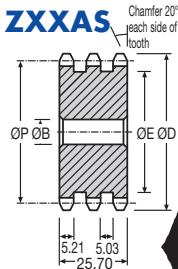

Materials

Triplex Chain Sprockets

STD : White Delrin

SPECIAL TEETH : between 8 - 96

3/8" Pitch

ZXXS

ZXXAS

DISCOUNTS

1 - 5	List Price
6 - 19	- 22%
20 - 39	- 44%
40 - 59	- 47%
60 - 99	- 50%
100 - 200	- 53%

Roller Ø 6.35

Chain No. 06B-3

HPC Part No. XXSBR-375

PART NUMBER	TEETH	P.C.D.	ØP	ØD	Boss Ø	Int. Boss Ø	Bore Ø	PRICE EACH 1-5	ZXXS	ZXXAS
ZXXS37-8	8	24.88	28.70	12.70	13	6.35	£24.74	£19.07		
ZXXS37-9	9	27.84	31.88	16.00	16	7.92	£27.98	£21.44		
ZXXS37-10	10	30.82	35.03	19.05	19	7.92	£29.07	£22.21		
ZXXS37-11	11	33.80	38.15	22.23	22	7.92	£31.35	£23.92		
ZXXS37-12	12	36.80	41.26	25.40	25	7.92	£33.24	£25.42		
ZXXS37-13	13	39.80	44.35	25.40	28	7.92	£39.38	£30.22		
ZXXS37-14	14	42.80	47.44	25.40	31	7.92	£41.47	£31.85		
ZXXS37-15	15	45.81	50.52	34.04	34	7.92	£44.35	£35.73		
ZXXS37-16	16	48.82	53.59	36.83	37	9.53	£52.12	£39.96		
ZXXS37-17	17	51.83	56.66	38.10	40	9.53	£53.13	£40.73		
ZXXS37-18	18	54.85	59.73	41.91	43	9.53	£53.87	£41.23		
ZXXS37-19	19	57.86	62.79	44.45	46	9.53	£61.65	£47.24		
ZXXS37-20	20	60.88	65.85	44.45	49	9.53	£63.49	£48.40		
ZXXS37-21	21	63.90	68.91	44.45	52	9.53	£64.96	£49.76		
ZXXS37-23	23	69.95	75.01	44.45	58	9.53	£72.43	£55.52		
ZXXS37-25	25	76.00	81.11	60.33	64	12.70	£82.05	£62.84		
ZXXS37-27	27	82.04	87.21	60.33	70	12.70	£87.20	£66.93		
ZXXS37-30	30	91.12	96.33	69.85	79	12.70	£102.18	£78.33		
ZXXS37-33	33	100.20	105.47	69.85	88	12.70	£126.86	£97.24		
ZXXS37-35	35	106.25	111.54	76.20	94	12.70	£128.00	£98.09		
ZXXS37-36	36	109.28	114.58	76.20	97	12.70	£140.62	£107.95		
ZXXS37-38	38	115.34	120.66	76.20	104	12.70	£146.26	£113.31		
ZXXS37-39	39	118.37	123.70	76.20	107	12.70	£177.83	£136.61		
ZXXS37-40	40	121.40	126.73	76.20	110	12.70	£199.96	£154.42		
ZXXS37-42	42	127.45	132.81	76.20	116	12.70	£209.22	£172.78		
ZXXS37-44	44	133.51	138.89	76.20	122	12.70	£225.10	£189.17		
ZXXS37-48	48	145.53	151.03	76.20	134	12.70	£227.00	£205.83