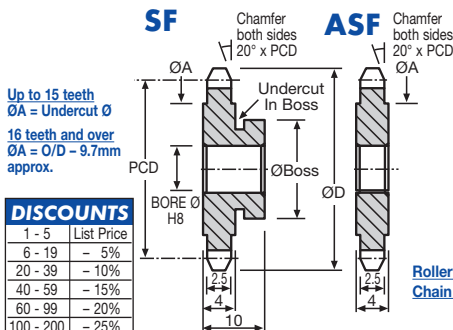

Chain Sprockets

4mm Pitch

Roller Ø 2.50
Chain No. 1141
HPC Part No. SUA 4

DISCOUNTS

Quantity	List Price
1 - 5	
6 - 19	- 5%
20 - 39	- 10%
40 - 59	- 15%
60 - 99	- 20%
100 - 200	- 25%

PART NUMBER	TEETH	PCD mm	ØD mm	BOSS Ø mm	BORE Ø mm	Undercut Ø x width	PRICE EACH 1-5	SF	ASF
SF4-10	10	12.94	14.71	12	4	8.00 x 2.5	£4.95	£3.90	
SF4-11	11	14.20	16.02	12	4	8.00 x 2.5	£5.23	£4.16	
SF4-12	12	15.45	17.32	12	4	8.00 x 2.5	£5.50	£4.38	
SF4-13	13	16.55	18.62	12	4	9.05 x 2.5	£5.79	£4.59	
SF4-14	14	17.97	19.92	12	4	10.33 x 2.5	£6.31	£4.99	
SF4-15	15	19.23	21.21	12	4	11.60 x 2.5	£6.40	£5.12	
SF4-16	16	20.50	22.50	12	4		£6.77	£5.46	
SF4-17	17	21.76	23.79	12	4		£7.38	£5.86	
SF4-18	18	23.03	25.08	12	4		£7.73	£6.15	
SF4-19	19	24.29	26.37	12	4		£8.08	£6.54	
SF4-20	20	25.57	27.65	15	5		£8.45	£6.72	
SF4-21	21	26.83	28.94	15	5		£0.00	£7.02	
SF4-23	23	29.37	31.50	15	5		£9.18	£7.34	
SF4-25	25	31.91	34.06	15	5		£9.51	£7.63	
SF4-27	27	34.45	36.62	15	5		£10.36	£8.29	
SF4-30	30	38.26	40.45	15	5		£11.58	£9.26	
SF4-33	33	42.08	44.29	15	5	No Undercut	£12.22	£9.74	
SF4-35	35	44.62	46.84	15	5		£12.56	£10.07	
SF4-36	36	45.89	48.12	15	5		£12.93	£10.15	
SF4-38	38	48.43	50.67	15	5		£13.03	£10.42	
SF4-40	40	50.98	53.22	20	6		£13.09	£10.46	
SF4-42	42	53.52	55.77	20	6		£13.14	£10.50	
SF4-44	44	56.07	58.32	20	6		£13.28	£10.59	
SF4-48	48	61.12	63.42	20	6		£13.40	£10.73	
SF4-50	50	63.66	65.98	20	6		£13.57	£10.79	
SF4-60	60	76.39	78.72	20	6		£14.06	£11.25	
SF4-80	80	101.86	104.20	20	6		£14.67	£11.70	