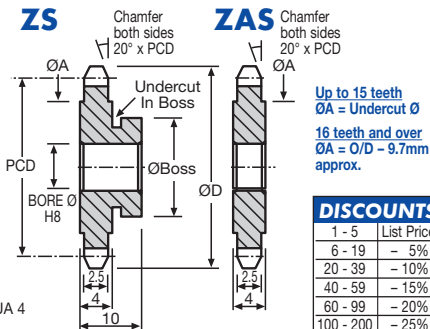

Other numbers of teeth available

Roller Ø 2.50
Chain No. 1141
HPC Part No. SUA 4

DISCOUNTS

Quantity	List Price
1 - 5	-
6 - 19	- 5%
20 - 39	- 10%
40 - 59	- 15%
60 - 99	- 20%
100 - 200	- 25%

Sprockets & Chains Plastic PITCH 4mm

PART NUMBER	TEETH	PCD mm	ØD mm	BOSS Ø mm	BORE Ø mm	Undercut Ø x width	PRICE EACH 1-5	ZS	ZAS
ZS4-10	10	12.94	14.71	12	4	8.00 x 2.5	£5.36	£3.88	
ZS4-11	11	14.20	16.02	12	4	8.00 x 2.5	£5.52	£4.38	
ZS4-12	12	15.45	17.32	12	4	8.00 x 2.5	£5.59	£4.49	
ZS4-13	13	16.71	18.62	12	4	9.05 x 2.5	£5.81	£4.61	
ZS4-14	14	17.97	19.92	12	4	10.33 x 2.5	£5.91	£4.73	
ZS4-15	15	19.23	21.21	12	4	11.60 x 2.5	£6.20	£4.95	
ZS4-16	16	20.50	22.50	12	4		£6.21	£4.98	
ZS4-17	17	21.76	23.79	12	4		£6.46	£5.19	
ZS4-18	18	23.06	25.08	12	4		£6.54	£5.25	
ZS4-19	19	24.29	26.37	12	4		£6.77	£5.46	
ZS4-20	20	25.57	27.65	15	5		£7.09	£5.63	
ZS4-21	21	26.83	28.94	15	5		£7.38	£5.86	
ZS4-23	23	29.37	31.50	15	5		£7.94	£6.34	
ZS4-25	25	31.91	34.06	15	5		£8.29	£6.64	
ZS4-27	27	34.45	36.62	15	5		£8.47	£6.72	
ZS4-30	30	38.26	40.45	15	5	No Undercut	£8.87	£7.04	
ZS4-33	33	42.08	44.29	15	5		£10.09	£8.07	
ZS4-35	35	44.62	46.84	15	5		£10.44	£8.35	
ZS4-36	36	45.89	48.12	15	5		£10.50	£8.36	
ZS4-38	38	48.43	50.67	15	5		£11.34	£9.04	
ZS4-40	40	50.98	53.22	20	6		£12.16	£9.74	
ZS4-42	42	53.52	55.77	20	6		£14.25	£11.34	
ZS4-44	44	56.07	58.32	20	6		£15.68	£12.50	
ZS4-48	48	61.12	63.42	20	6		£17.43	£13.96	
ZS4-50	50	63.66	65.98	20	6		£17.99	£14.35	
ZS4-60	60	76.39	78.72	20	6		£24.07	£19.21	
ZS4-80	80	101.86	104.20	20	6		£36.27	£28.99	