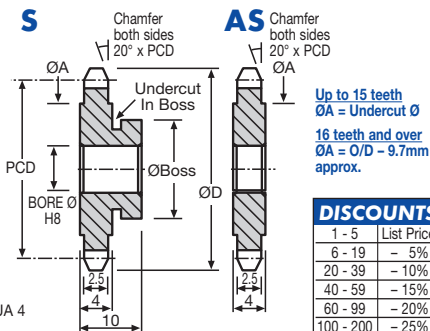

Roller Ø 2.50
Chain No. 1141
HPC Part No. SUA 4