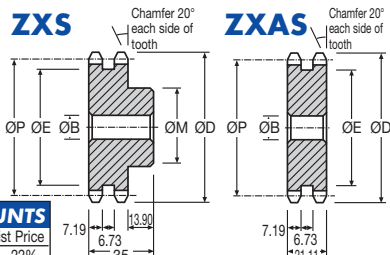

### DISCOUNTS

	List Price
1 - 5	
6 - 19	- 12%
20 - 39	- 25%
40 - 59	- 33%
60 - 99	- 37%
100 - 200	- 42%

Roller Ø 8.51  
Chain No. 08B-2  
HPC Part No. XSBR-500

PITCH 1/2"

Sprockets & Chains Steel

PART NUMBER	TEETH	P.C.D.		Boss Ø ØM	Int. Boss Ø ØE	Bore Ø ØB	PRICE EACH 1-5	
		ØP	ØD				XS	XAS
XS50-8	8	33.18	38.27	19.05	17	9.52	£23.25	£19.58
XS50-9	9	37.13	42.51	19.05	21	9.52	£25.95	£21.77
XS50-10	10	41.09	46.71	25.40	25	12.70	£27.60	£23.12
XS50-11	11	45.07	50.87	28.58	29	12.70	£29.28	£24.57
XS50-12	12	49.06	55.01	31.62	33	12.70	£30.39	£25.48
XS50-13	13	53.06	59.14	31.62	37	12.70	£33.75	£28.29
XS50-14	14	57.07	63.25	31.62	41	12.70	£34.44	£28.97
XS50-15	15	61.08	67.36	44.45	45	12.70	£35.23	£29.53
XS50-16	16	65.09	71.46	50.80	49	12.70	£35.98	£30.17
XS50-17	17	69.11	75.55	50.80	53	12.70	£37.60	£31.50
XS50-18	18	73.13	79.64	50.80	57	12.70	£42.97	£36.06
XS50-19	19	77.15	83.73	60.33	61	12.70	£45.08	£37.85
XS50-20	20	81.18	87.80	63.50	65	12.70	£46.24	£38.83
XS50-21	21	85.21	91.88	63.50	70	12.70	£47.24	£39.68
XS50-23	23	93.26	100.02	63.50	78	12.70	£49.27	£41.39
XS50-25	25	101.32	108.15	69.85	86	12.70	£53.48	£44.91
XS50-27	27	109.39	116.28	69.85	94	15.88	£62.15	£52.18
XS50-30	30	121.49	128.44	79.38	106	15.88	£91.98	£77.25
XS50-33	33	133.60	140.62	79.38	118	15.88	£104.36	£87.62
XS50-35	35	141.67	148.72	88.90	126	15.88	£112.81	£94.72
XS50-36	36	145.71	152.78	88.90	130	15.88	£124.49	£104.55
XS50-38	38	153.79	160.88	88.90	139	15.88	£145.97	£122.58
XS50-39	39	157.83	164.93	88.90	142	15.88	£160.17	£134.58
XS50-40	40	161.86	168.98	88.90	146	15.88	£164.05	£137.75
XS50-42	42	169.94	177.08	88.90	154	15.88	£172.38	£144.74
XS50-44	44	178.02	185.19	88.90	162	15.88	£182.52	£153.39
XS50-48	48	194.18	201.38	88.90	178	15.88	£189.44	£159.15

# Duplex Chain Sprockets

STD : **White Delrin**SPECIAL TEETH : **between 8 - 76****1/2" Pitch****DISCOUNTS**

1 - 5	List Price
6 - 19	- 22%
20 - 39	- 44%
40 - 59	- 47%
60 - 99	- 50%
100 - 200	- 53%

Roller Ø 8.51