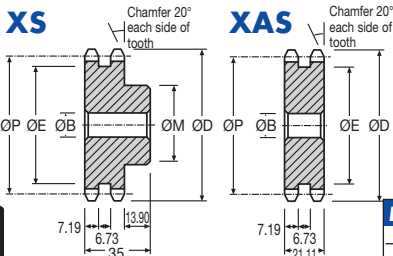

### DISCOUNTS

	List Price
1 - 5	
6 - 19	- 12%
20 - 39	- 25%
40 - 59	- 33%
60 - 99	- 37%
100 - 200	- 42%

Roller Ø 8.51  
Chain No. 08B-2  
HPC Part No. XSBR-500

PITCH 1/2"

Sprockets & Chains Steel

PART NUMBER	TEETH	P.C.D.		Boss Ø ØM	Int. Boss Ø ØE	Bore Ø ØB	PRICE EACH 1-5	
		ØP	ØD				XS	XAS
XS50-8	8	33.18	38.27	19.05	17	9.52	£23.25	£19.58
XS50-9	9	37.13	42.51	19.05	21	9.52	£25.95	£21.77
XS50-10	10	41.09	46.71	25.40	25	12.70	£27.60	£23.12
XS50-11	11	45.07	50.87	28.58	29	12.70	£29.28	£24.57
XS50-12	12	49.06	55.01	31.62	33	12.70	£30.39	£25.48
XS50-13	13	53.06	59.14	31.62	37	12.70	£33.75	£28.29
XS50-14	14	57.07	63.25	31.62	41	12.70	£34.44	£28.97
XS50-15	15	61.08	67.36	44.45	45	12.70	£35.23	£29.53
XS50-16	16	65.09	71.46	50.80	49	12.70	£35.98	£30.17
XS50-17	17	69.11	75.55	50.80	53	12.70	£37.60	£31.50
XS50-18	18	73.13	79.64	50.80	57	12.70	£42.97	£36.06
XS50-19	19	77.15	83.73	60.33	61	12.70	£45.08	£37.85
XS50-20	20	81.18	87.80	63.50	65	12.70	£46.24	£38.83
XS50-21	21	85.21	91.88	63.50	70	12.70	£47.24	£39.68
XS50-23	23	93.26	100.02	63.50	78	12.70	£49.27	£41.39
XS50-25	25	101.32	108.15	69.85	86	12.70	£53.48	£44.91
XS50-27	27	109.39	116.28	69.85	94	15.88	£62.15	£52.18
XS50-30	30	121.49	128.44	79.38	106	15.88	£91.98	£77.25
XS50-33	33	133.60	140.62	79.38	118	15.88	£104.36	£87.62
XS50-35	35	141.67	148.72	88.90	126	15.88	£112.81	£94.72
XS50-36	36	145.71	152.78	88.90	130	15.88	£124.49	£104.55
XS50-38	38	153.79	160.88	88.90	139	15.88	£145.97	£122.58
XS50-39	39	157.83	164.93	88.90	142	15.88	£160.17	£134.58
XS50-40	40	161.86	168.98	88.90	146	15.88	£164.05	£137.75
XS50-42	42	169.94	177.08	88.90	154	15.88	£172.38	£144.74
XS50-44	44	178.02	185.19	88.90	162	15.88	£182.52	£153.39
XS50-48	48	194.18	201.38	88.90	178	15.88	£189.44	£159.15

# Duplex Chain Sprockets

STD : **White Delrin**SPECIAL TEETH : **between 8 - 76****1/2" Pitch****DISCOUNTS**

1 - 5	List Price
6 - 19	- 22%
20 - 39	- 44%
40 - 59	- 47%
60 - 99	- 50%
100 - 200	- 53%

Roller Ø 8.51