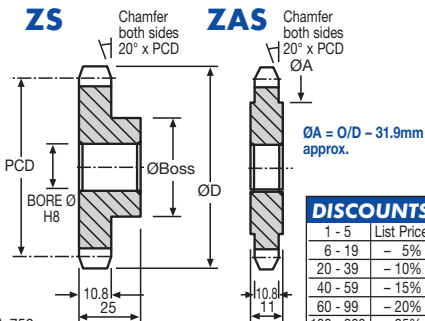

Sprockets & Chains Steel PITCH 3/4"

Chain Sprockets

Materials

3/4" Pitch

STD : White Delrin

Other numbers of teeth available

Roller Ø 12.07
Chain No. 12B-1
HPC Part No. SUA-750

DISCOUNTS

Quantity	List Price
1 - 5	-
6 - 19	- 5%
20 - 39	- 10%
40 - 59	- 15%
60 - 99	- 20%
100 - 200	- 25%

PART NUMBER	TEETH	PCD mm	ØD mm	BOSS Ø mm	BORE Ø mm	PRICE EACH 1-5	ZS	ZAS
ZS75-8	8	49.78	57.41	25.40	12.70	£11.03	£9.35	
ZS75-9	9	55.69	63.77	25.40	12.70	£12.32	£10.44	
ZS75-10	10	61.65	70.07	25.40	12.70	£13.96	£11.84	
ZS75-11	11	67.62	76.31	25.40	12.70	£14.66	£12.42	
ZS75-12	12	73.60	82.52	25.40	12.70	£14.69	£12.48	
ZS75-13	13	79.60	88.72	38.10	19.05	£17.73	£15.04	
ZS75-14	14	85.61	94.91	38.10	19.05	£18.49	£15.71	
ZS75-15	15	91.62	101.06	38.10	19.05	£18.94	£16.09	
ZS75-16	16	97.65	107.19	38.10	19.05	£22.21	£18.87	
ZS75-17	17	103.68	113.35	38.10	19.05	£28.26	£23.99	
ZS75-18	18	109.71	119.46	50.80	19.05	£28.66	£24.37	
ZS75-19	19	115.74	125.60	50.80	19.05	£29.38	£24.97	
ZS75-20	20	121.78	131.71	50.80	19.05	£30.34	£25.77	
ZS75-21	21	127.82	137.83	50.80	19.05	£31.12	£26.47	
ZS75-23	23	139.90	150.02	50.80	19.05	£35.55	£28.42	
ZS75-25	25	151.98	162.23	50.80	19.05	£37.40	£29.87	
ZS75-27	27	164.09	174.42	50.80	19.05	£47.40	£37.86	
ZS75-30	30	182.25	192.67	76.20	25.40	£69.17	£55.32	
ZS75-33	33	200.41	210.92	76.20	25.40	£77.89	£62.31	
ZS75-35	35	212.52	223.09	76.20	25.40	£87.04	£69.61	
ZS75-36	36	218.57	229.17	76.20	25.40	£94.66	£75.72	
ZS75-38	38	230.69	241.33	76.20	25.40	£112.79	£90.22	
ZS75-39	39	236.74	247.40	76.20	25.40	£123.79	£98.99	
ZS75-40	40	242.80	253.48	76.20	25.40	£128.78	£103.00	
ZS75-42	42	254.92	265.63	76.20	25.40	£137.41	£109.90	
ZS75-44	44	267.03	277.79	76.20	25.40	£145.52	£116.41	
ZS75-48	48	291.27	302.08	76.20	25.40	£151.04	£120.83	