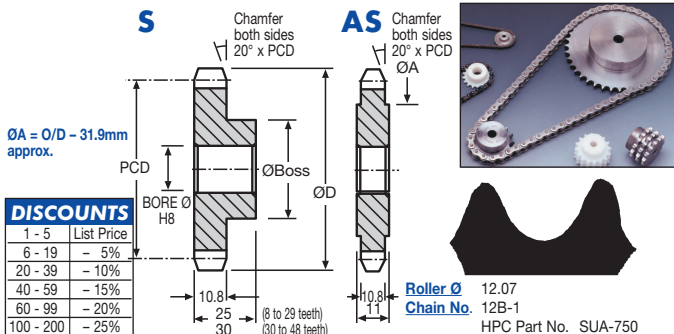

Materials

STD : Mild Steel (En202)

Other numbers of teeth available

Chain Sprockets

3/4" Pitch

DISCOUNTS

1 - 5	List Price
6 - 19	- 5%
20 - 39	- 10%
40 - 59	- 15%
60 - 99	- 20%
100 - 200	- 25%

PART NUMBER	TEETH	P.C.D. mm	ØD mm	BOSS Ø mm	BORE Ø mm	PRICE EACH 1-5	
						S	AS
S75-8	8	49.78	57.41	25.40	12.70	£17.59	£14.39
S75-9	9	55.69	63.77	25.40	12.70	£19.61	£16.05
S75-10	10	61.65	70.07	25.40	12.70	£22.21	£18.17
S75-11	11	67.62	76.31	25.40	12.70	£23.31	£19.06
S75-12	12	73.60	82.52	25.40	12.70	£23.42	£19.16
S75-13	13	79.60	88.72	38.10	19.05	£24.67	£20.24
S75-14	14	85.61	94.91	38.10	19.05	£25.77	£21.09
S75-15	15	91.62	101.06	38.10	19.05	£26.32	£21.59
S75-16	16	97.65	107.19	38.10	19.05	£27.43	£22.47
S75-17	17	103.68	113.35	38.10	19.05	£31.42	£25.76
S75-18	18	109.71	119.46	50.80	19.05	£31.85	£26.09
S75-19	19	115.74	125.60	50.80	19.05	£32.67	£26.80
S75-20	20	121.78	131.71	50.80	19.05	£33.72	£27.64
S75-21	21	127.82	137.83	50.80	19.05	£34.61	£28.37
S75-23	23	139.90	150.02	50.80	19.05	£35.92	£29.40
S75-25	25	151.98	162.23	50.80	19.05	£37.77	£30.96
S75-27	27	164.09	174.42	50.80	19.05	£43.91	£35.97
S75-30	30	182.25	192.67	76.20	25.40	£64.05	£52.49
S75-33	33	200.41	210.92	76.20	25.40	£72.13	£59.12
S75-35	35	212.52	223.09	76.20	25.40	£77.99	£63.94
S75-36	36	218.57	229.17	76.20	25.40	£84.79	£69.54
S75-38	38	230.69	241.33	76.20	25.40	£99.45	£81.51
S75-39	39	236.74	247.40	76.20	25.40	£109.13	£89.49
S75-40	40	242.80	253.48	76.20	25.40	£111.77	£91.66
S75-42	42	254.92	265.63	76.20	25.40	£117.45	£96.28
S75-44	44	267.03	277.79	76.20	25.40	£124.54	£101.97
S75-48	48	291.27	302.08	76.20	25.40	£129.09	£105.83

Sprockets & Chains Steel PITCH 3/4"

Chain Sprockets

Materials

3/4" Pitch

STD : White Delrin

Other numbers of teeth available

Roller Ø 12.07
Chain No. 12B-1
HPC Part No. SUA-750

DISCOUNTS