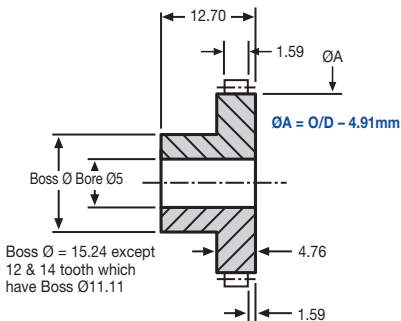

# Ladder Sprockets

Materials

PSA : 3.75 Pitch, 2.29 Roller

STD : Aluminium

SPECIAL TEETH : **between 12 - 72**

**Manufactured to H8 tolerance.**

**Sprockets under 18 teeth to be used as idlers only.**

**Price on application.**

## DISCOUNTS

Quantity	List Price
1 - 5	List Price
6 - 19	- 12%
20 - 39	- 25%
40 - 59	- 33%
60 - 99	- 37%
100 - 200	- 42%

PART NUMBER	No. of Teeth	ØD	PCD	PRICE EA. 1 - 5
PSA12	12	16.41	14.31	£16.53
PSA14	14	18.82	16.70	£17.55
PSA15	15	20.02	17.89	£18.61
PSA16	16	21.21	19.08	£19.64
PSA18	18	23.62	21.47	£20.67
PSA20	20	26.01	23.85	£21.71
PSA22	22	28.42	26.24	£22.75
PSA24	24	30.81	28.62	£23.83
PSA25	25	32.00	29.81	£24.81
PSA26	26	33.22	31.01	£25.89
PSA28	28	35.61	33.39	£26.90
PSA30	30	38.02	35.78	£27.96
PSA32	32	40.41	38.16	£28.99
PSA34	34	42.82	40.55	£30.04
PSA35	35	44.02	41.74	£31.07
PSA36	36	45.21	42.93	£32.10
PSA38	38	47.63	45.32	£33.16