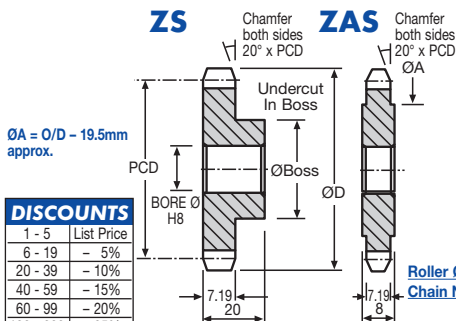

Sprockets & Chains Steel PITCH 1/2"

13.18

Unit 14, Foxwood Ind. Park, Foxwood Rd. Chesterfield, Derbyshire S41 9RN
Telephone +44(0)1246 268080 Fax +44(0)1246 260003

Materials

STD : White Delrin

Other numbers of teeth available

Chain Sprockets

1/2" Pitch

Roller Ø 8.51
Chain No. 08B-1
HPC Part No. SBS-500
SBR-500

DISCOUNTS	
1 - 5	List Price
6 - 19	- 5%
20 - 39	- 10%
40 - 59	- 15%
60 - 99	- 20%
100 - 200	- 25%

PART NUMBER	TEETH	PCD mm	ØD mm	BOSS Ø mm	BORE Ø mm	Undercut Ø x width	PRICE EACH 1-5	
							ZS	ZAS
ZS50-8	8	33.18	38.27	25.40	12.70	21.00 x 5.5	£5.06	£3.85
ZS50-9	9	37.13	42.51	25.40	12.70		£7.32	£5.55
ZS50-10	10	41.09	46.71	25.40	12.70		£9.22	£7.08
ZS50-11	11	45.07	50.87	28.58	12.70		£9.82	£7.53
ZS50-12	12	49.06	55.01	31.75	12.70		£10.08	£7.73
ZS50-13	13	53.06	59.14	31.75	12.70		£13.03	£9.97
ZS50-14	14	57.07	63.25	31.75	12.70		£15.77	£12.08
ZS50-15	15	61.08	67.36	44.45	12.70		£16.12	£12.34
ZS50-16	16	65.09	71.46	50.80	12.70		£16.15	£12.39
ZS50-17	17	69.11	75.55	50.80	12.70		£17.25	£13.13
ZS50-18	18	73.13	79.64	50.80	12.70		£21.91	£16.77
ZS50-19	19	77.15	83.73	60.33	12.70		£22.21	£17.02
ZS50-20	20	81.18	87.80	63.50	12.70	No Undercut	£22.66	£17.34
ZS50-21	21	85.21	91.88	63.50	12.70		£22.80	£17.36
ZS50-23	23	93.26	100.02	63.50	12.70		£26.27	£20.11
ZS50-25	25	101.32	108.15	69.85	12.70		£31.77	£24.39
ZS50-27	27	109.39	116.28	69.85	15.88		£36.91	£28.26
ZS50-30	30	121.49	128.44	79.38	15.88		£44.28	£33.93
ZS50-33	33	133.60	140.62	79.38	15.88		£50.94	£39.08
ZS50-35	35	141.67	148.72	88.90	15.88		£62.61	£48.91
ZS50-36	36	145.71	152.78	88.90	15.88		£75.50	£53.05
ZS50-38	38	153.79	160.88	88.90	15.88		£93.28	£68.76
ZS50-39	39	157.83	164.93	88.90	15.88		£117.91	£75.45
ZS50-40	40	161.86	168.98	88.90	15.88		£129.71	£91.68
ZS50-42	42	169.94	177.08	88.90	15.88		£137.60	£97.41
ZS50-44	44	178.02	185.19	88.90	15.88		£146.88	£115.11
ZS50-48	48	194.18	201.38	88.90	15.88		£165.10	£126.60