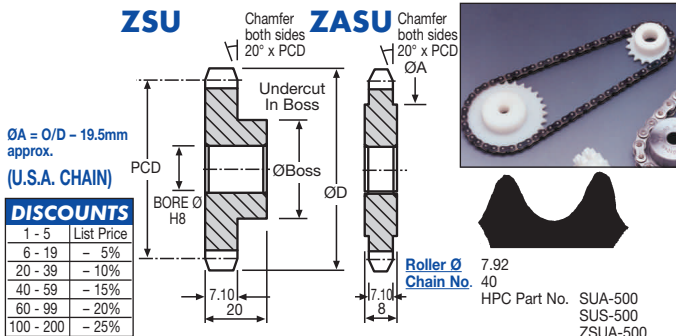

Sprockets & Chains Steel PITCH 1/2"

13.20

Unit 14, Foxwood Ind. Park, Foxwood Rd. Chesterfield, Derbyshire S41 9RN
Telephone +44(0)1246 268080 Fax +44(0)1246 260003

Materials

STD : White Delrin

Other numbers of teeth available

Chain Sprockets

1/2" Pitch

DISCOUNTS	
1 - 5	List Price
6 - 19	- 5%
20 - 39	- 10%
40 - 59	- 15%
60 - 99	- 20%
100 - 200	- 25%

PART NUMBER	TEETH	PCD mm	ØD mm	BOSS Ø mm	BORE Ø mm	Undercut Ø x width	PRICE EACH 1-5	ZSU	ZASU
ZSU50-8	8	33.18	38.27	25.40	12.70	21.00 x 5.5	£5.06	£3.85	
ZSU50-9	9	37.13	42.51	25.40	12.70		£7.32	£5.58	
ZSU50-10	10	41.09	46.71	25.40	12.70		£9.22	£7.09	
ZSU50-11	11	45.07	50.87	28.58	12.70		£9.82	£7.56	
ZSU50-12	12	49.06	55.01	31.75	12.70		£10.09	£7.73	
ZSU50-13	13	53.06	59.14	31.75	12.70		£13.03	£9.97	
ZSU50-14	14	57.07	63.25	31.75	12.70		£15.77	£12.09	
ZSU50-15	15	61.08	67.36	44.45	12.70		£16.12	£12.34	
ZSU50-16	16	65.09	71.46	50.80	12.70		£16.15	£12.39	
ZSU50-17	17	69.11	75.55	50.80	12.70		£17.25	£13.13	
ZSU50-18	18	73.13	79.64	50.80	12.70		£21.91	£16.78	
ZSU50-19	19	77.15	83.73	60.33	12.70		£22.21	£17.04	
ZSU50-20	20	81.18	87.80	63.50	12.70		£22.66	£17.34	
ZSU50-21	21	85.21	91.88	63.50	12.70	No Undercut	£22.81	£17.36	
ZSU50-23	23	93.26	100.02	63.50	12.70		£26.30	£20.12	
ZSU50-25	25	101.32	108.15	69.85	12.70		£31.77	£24.40	
ZSU50-27	27	109.39	116.28	69.85	15.88		£36.91	£28.28	
ZSU50-30	30	121.49	128.44	79.38	15.88		£44.28	£33.97	
ZSU50-33	33	133.60	140.62	79.38	15.88		£50.98	£39.08	
ZSU50-35	35	141.67	148.72	88.90	15.88		£62.61	£48.92	
ZSU50-36	36	145.71	152.78	88.90	15.88		£75.53	£53.05	
ZSU50-38	38	153.79	160.88	88.90	15.88		£93.28	£68.76	
ZSU50-39	39	157.83	164.93	88.90	15.88		£117.91	£75.47	
ZSU50-40	40	161.86	168.98	88.90	15.88		£129.72	£91.69	
ZSU50-42	42	169.94	177.08	88.90	15.88		£137.60	£97.42	
ZSU50-44	44	178.02	185.19	88.90	15.88		£146.93	£115.12	
ZSU50-48	48	194.18	201.38	88.90	15.88		£165.11	£126.61	