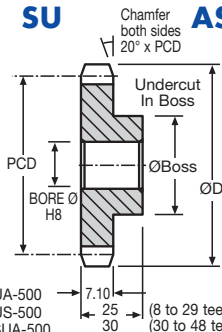

Sprockets & Chains Plastic PITCH 1/2"

Chain Sprockets

Materials

1/2" Pitch

STD : Mild Steel (En202)

Other numbers of teeth available

Roller Ø 7.92
Chain No. 40
HPC Part No.

SU

ASU

Chamfer both sides
20° x PCD

ØA

ØA = O/D - 19.5mm approx.

(U.S.A. CHAIN)

DISCOUNTS

Quantity	List Price
1 - 5	-
6 - 19	- 5%
20 - 39	- 10%
40 - 59	- 15%
60 - 99	- 20%
100 - 200	- 25%

SUA-500
SUS-500
ZSUA-500