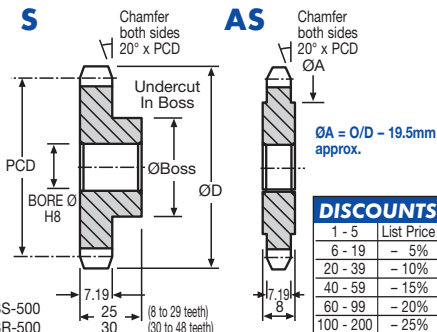

Chain Sprockets

Materials

1/2" Pitch

STD : Mild Steel (En202)

Other numbers of teeth available

Roller Ø 8.51

Chain No. 08B-1

HPC Part No. SBS-500
SBR-500

DISCOUNTS

Quantity	List Price
1 - 5	List Price
6 - 19	- 5%
20 - 39	- 10%
40 - 59	- 15%
60 - 99	- 20%
100 - 200	- 25%

PART NUMBER	TEETH	PCD mm	ØD mm	BOSS Ø mm	BORE Ø mm	Undercut Ø x width	PRICE EACH 1-5	
							S	AS
S50-8	8	33.18	38.27	25.40	12.70	21.00 x 5.5	£11.58	£9.72
S50-9	9	37.13	42.51	25.40	12.70		£12.93	£10.81
S50-10	10	41.09	46.71	25.40	12.70		£13.74	£11.52
S50-11	11	45.07	50.87	28.58	12.70		£14.63	£12.22
S50-12	12	49.06	55.01	31.75	12.70		£15.14	£12.69
S50-13	13	53.06	59.14	31.75	12.70		£16.83	£14.08
S50-14	14	57.07	63.25	31.75	12.70		£17.18	£14.43
S50-15	15	61.08	67.36	44.45	12.70		£17.55	£14.69
S50-16	16	65.09	71.46	50.80	12.70		£17.94	£15.04
S50-17	17	69.11	75.55	50.80	12.70		£18.74	£15.70
S50-18	18	73.13	79.64	50.80	12.70		£21.42	£17.99
S50-19	19	77.15	83.73	60.33	12.70		£22.47	£18.88
S50-20	20	81.18	87.80	63.50	12.70	No Undercut	£23.08	£19.38
S50-21	21	85.21	91.88	63.50	12.70		£23.56	£19.77
S50-23	23	93.26	100.02	63.50	12.70		£24.59	£20.64
S50-25	25	101.32	108.15	69.85	12.70		£26.68	£22.42
S50-27	27	109.39	116.28	69.85	15.88		£31.02	£26.04
S50-30	30	121.49	128.44	79.38	15.88		£45.93	£38.58
S50-33	33	133.60	140.62	79.38	15.88		£52.10	£43.75
S50-35	35	141.67	148.72	88.90	15.88		£56.34	£47.33
S50-36	36	145.71	152.78	88.90	15.88		£62.21	£52.23
S50-38	38	153.79	160.88	88.90	15.88		£72.94	£61.24
S50-39	39	157.83	164.93	88.90	15.88		£80.04	£67.25
S50-40	40	161.86	168.98	88.90	15.88		£82.00	£68.83
S50-42	42	169.94	177.08	88.90	15.88		£86.15	£72.33
S50-44	44	178.02	185.19	88.90	15.88		£91.22	£76.64
S50-48	48	194.18	201.38	88.90	15.88		£94.68	£79.53