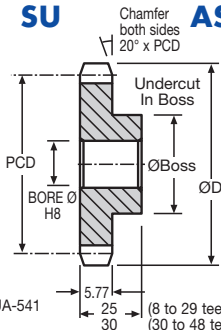

Sprockets & Chains Plastic PITCH 1/2"

Chain Sprockets

Materials

1/2" Pitch

STD : Mild Steel (En202)

Other numbers of teeth available

Roller Ø 7.77
Chain No. 41

HPC Part No. SUA-541

SU

ASU

ØA = O/D - 19.5mm approx.

(U.S.A. CHAIN)

DISCOUNTS

Quantity	List Price
1 - 5	-
6 - 19	- 5%
20 - 39	- 10%
40 - 59	- 15%
60 - 99	- 20%
100 - 200	- 25%

PART NUMBER	TEETH	PCD mm	ØD mm	BOSS Ø mm	BORE Ø mm	Undercut Ø x width	PRICE EACH 1-5	
							SU	ASU
SU54-8	8	33.18	38.27	25.40	12.70	21.00 x 5.5	£11.58	£9.74
SU54-9	9	37.13	42.51	25.40	12.70		£12.94	£10.81
SU54-10	10	41.09	46.71	25.40	12.70		£13.74	£11.52
SU54-11	11	45.07	50.87	28.58	12.70		£14.63	£12.22
SU54-12	12	49.06	55.01	31.75	12.70		£15.15	£12.69
SU54-13	13	53.06	59.14	31.75	12.70		£16.57	£14.09
SU54-14	14	57.07	63.25	31.75	12.70		£17.19	£14.44
SU54-15	15	61.08	67.36	44.45	12.70		£17.57	£14.72
SU54-16	16	65.09	71.46	50.80	12.70		£17.95	£15.04
SU54-17	17	69.11	75.55	50.80	12.70		£49.16	£15.70
SU54-18	18	73.13	79.64	50.80	12.70		£21.42	£17.99
SU54-19	19	77.15	83.73	60.33	12.70		£22.48	£18.88
SU54-20	20	81.18	87.80	63.50	12.70	No Undercut	£23.08	£19.39
SU54-21	21	85.21	91.88	63.50	12.70	No Undercut	£23.60	£19.81
SU54-23	23	93.26	100.02	63.50	12.70		£24.59	£20.65
SU54-25	25	101.32	108.15	69.85	12.70		£26.69	£25.77
SU54-27	27	109.39	116.28	69.85	15.88		£31.05	£26.04
SU54-30	30	121.49	128.44	79.38	15.88		£45.98	£38.59
SU54-33	33	133.60	140.62	79.38	15.88		£52.12	£43.75
SU54-35	35	141.67	148.72	88.90	15.88		£56.35	£47.33
SU54-36	36	145.71	152.78	88.90	15.88		£62.21	£52.23
SU54-38	38	153.79	160.88	88.90	15.88		£72.94	£61.25
SU54-39	39	157.83	164.93	88.90	15.88		£80.05	£67.25
SU54-40	40	161.86	168.98	88.90	15.88		£82.02	£68.83
SU54-42	42	169.94	177.08	88.90	15.88		£86.15	£72.33
SU54-44	44	178.02	185.19	88.90	15.88		£91.23	£76.65
SU54-48	48	194.18	201.38	88.90	15.88		£94.69	£79.53