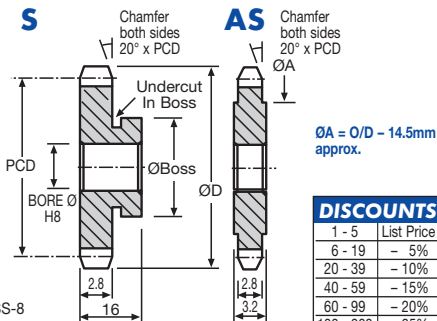

### DISCOUNTS

Quantity	Discount	List Price
1 - 5	-	List Price
6 - 19	- 5%	
20 - 39	- 10%	
40 - 59	- 15%	
60 - 99	- 20%	
100 - 200	- 25%	

Sprockets & Chains Steel PITCH 8mm

PART NUMBER	TEETH	PCD mm	ØD mm	BOSS Ø mm	BORE Ø mm	Undercut Ø x width	PRICE EACH 1-5	
							S	AS
S8-8	8	20.90	24.11	14	6	11.37 x 3.0	£6.69	£5.60
S8-9	9	23.39	26.78	14	6		£6.82	£5.73
S8-10	10	25.90	29.42	17	8		£6.97	£5.87
S8-11	11	28.40	32.04	18	8		£7.04	£5.91
S8-12	12	30.90	34.65	20	8		£7.09	£6.01
S8-13	13	33.42	37.25	20	8		£7.20	£6.06
S8-14	14	35.95	39.84	20	8		£7.28	£6.10
S8-15	15	38.47	42.48	28	8		£7.39	£6.20
S8-16	16	41.00	45.00	30	8		£7.53	£6.33
S8-17	17	43.53	47.53	30	8		£7.76	£6.51
S8-18	18	46.07	50.16	30	8		£8.06	£6.71
S8-19	19	48.61	52.74	30	8		£8.26	£6.95
S8-20	20	51.14	55.31	30	8	No Undercut	£8.51	£7.12
S8-21	21	53.67	57.88	30	8		£9.02	£7.53
S8-23	23	58.75	63.00	30	8		£9.20	£7.73
S8-25	25	63.82	68.12	35	10		£9.22	£8.26
S8-27	27	68.91	73.24	35	10		£12.44	£10.46
S8-30	30	76.53	80.91	40	10		£13.41	£11.28
S8-33	33	84.16	88.58	40	10		£14.39	£12.08
S8-35	35	89.24	93.68	40	10		£14.69	£12.39
S8-36	36	91.78	96.24	40	12		£15.23	£12.78
S8-38	38	96.87	101.34	40	12		£16.12	£13.48
S8-40	40	101.96	106.44	40	12		£17.13	£14.36
S8-42	42	107.05	111.55	40	12		£17.52	£14.69
S8-44	44	112.14	116.65	40	12		£19.36	£16.24
S8-48	48	122.31	126.85	40	12		£22.66	£18.98
S8-50	50	127.40	131.96	40	12		£24.37	£20.42