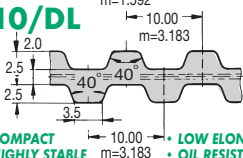

Timing Belts

Materials

5mm & 10mm Pitch

STD : Polyurethane Belt Body
with Steel Tension Members

T5/DL

T10/DL

RATING

TEMPERATURE RANGE
FROM 0° TO +80°C
TEMPORARILY HIGHER (+120°C)
T5 BELT SPEED UP TO 80M/S
T10 BELT SPEED UP TO 60M/S
EFFICIENCY UP TO 98%
TORQUE : SEE TECH PAGES

DISCOUNTS

	List Price
1 - 5	
6 - 19	- 7%
20 - 39	- 14%
40 - 59	- 20%
60 - 99	- 24%
100 - 200	- 27%

DOUBLE SIDED BELT

- COMPACT
- HIGHLY STABLE
- MAINTENANCE FREE
- COMPLY WITH DIN 7721
- LOW ELONGATION
- OIL RESISTANT
- LOW NOISE

For minimum roller and pulley diameters see tech pages.

PART NUMBER	PITCH LENGTH	No. of TEETH	PRICE EACH 1-5			
			6 WIDE	10 WIDE	16 WIDE	25 WIDE
T5 DOUBLE SIDED						
T 5/150 DL	150	30	£12.50	£15.37	£20.96	£28.76
T 5/260 DL	260	52	£13.05	£16.44	£22.26	£31.17
T 5/410 DL	410	82	£16.53	£21.42	£28.42	£39.47
T 5/460 DL	460	92	£16.85	£22.02	£29.26	£40.93
T 5/515 DL	515	103	£17.18	£22.74	£29.44	£42.17
T 5/525 DL	525	105	£17.59	£23.09	£30.72	£43.14
T 5/590 DL	590	118	£18.25	£24.26	£32.88	£45.02
T 5/620 DL	620	124	£18.78	£24.78	£34.55	£48.21
T 5/625 DL	625	125	£19.33	£25.31	£36.60	£50.30
T 5/750 DL	750	150	£20.20	£26.36	£39.35	£55.60
T 5/815 DL	815	163	£21.52	£29.85	£41.90	£59.56
T 5/860 DL	860	172	£22.26	£31.16	£42.24	£62.07
T 5/940 DL	940	188	£25.07	£33.26	£46.21	£70.02
T 5/1100 DL	1100	220	£27.98	£35.89	£52.29	£75.64
T 5/1325 DL	1325	265	£28.76	£36.54	£52.59	£75.95
T10 DOUBLE SIDED			16 WIDE	25 WIDE	32 WIDE	50 WIDE
T 10/260 DL	260	26	£29.85	£41.52	£53.41	£76.65
T 10/530 DL	530	53	£39.01	£50.64	£67.05	£96.65
T 10/630 DL	630	63	£43.14	£55.33	£73.20	£103.65
T 10/660 DL	660	66	£44.16	£57.35	£75.86	£106.38
T 10/720 DL	720	72	£44.72	£61.07	£80.57	£114.83
T 10/840 DL	840	84	£53.10	£72.88	£91.98	£128.93
T 10/980 DL	980	98	£60.38	£85.36	£108.90	£153.87
T 10/1210 DL	1210	121	£69.23	£99.16	£132.54	£194.70
T 10/1240 DL	1240	124	£70.92	£101.16	£134.81	£198.45
T 10/1250 DL	1250	125	£74.98	£102.16	£136.32	£199.46
T 10/1320 DL	1320	132	£75.13	£113.04	£142.62	£207.93