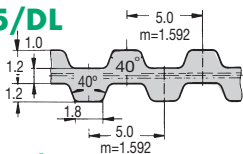

Timing Belts

Materials

5mm & 10mm Pitch

STD : Polyurethane Belt Body
with Steel Tension Members

T5/DL

T10/DL

RATING

TEMPERATURE RANGE
FROM 0° TO +80°C
TEMPORARILY HIGHER (+120°C)
T5 BELT SPEED UP TO 80M/S
T10 BELT SPEED UP TO 60M/S
EFFICIENCY UP TO 98%
TORQUE : SEE TECH PAGES

DISCOUNTS

	List Price
1 - 5	
6 - 19	- 7%
20 - 39	- 14%
40 - 59	- 20%
60 - 99	- 24%
100 - 200	- 27%

DOUBLE SIDED BELT

- COMPACT
- HIGHLY STABLE
- MAINTENANCE FREE
- COMPLY WITH DIN 7721
- LOW ELONGATION
- OIL RESISTANT
- LOW NOISE

For minimum roller and pulley diameters see tech pages.

PART NUMBER	PITCH LENGTH	No. of TEETH	PRICE EACH 1-5			
			6 WIDE	10 WIDE	16 WIDE	25 WIDE
T5 DOUBLE SIDED						
T 5/150 DL	150	30	£12.50	£15.37	£20.96	£28.76
T 5/260 DL	260	52	£13.05	£16.44	£22.26	£31.17
T 5/410 DL	410	82	£16.53	£21.42	£28.42	£39.47
T 5/460 DL	460	92	£16.85	£22.02	£29.26	£40.93
T 5/515 DL	515	103	£17.18	£22.74	£29.44	£42.17
T 5/525 DL	525	105	£17.59	£23.09	£30.72	£43.14
T 5/590 DL	590	118	£18.25	£24.26	£32.88	£45.02
T 5/620 DL	620	124	£18.78	£24.78	£34.55	£48.21
T 5/625 DL	625	125	£19.33	£25.31	£36.60	£50.30
T 5/750 DL	750	150	£20.20	£26.36	£39.35	£55.60
T 5/815 DL	815	163	£21.52	£29.85	£41.90	£59.56
T 5/860 DL	860	172	£22.26	£31.16	£42.24	£62.07
T 5/940 DL	940	188	£25.07	£33.26	£46.21	£70.02
T 5/1100 DL	1100	220	£27.98	£35.89	£52.29	£75.64
T 5/1325 DL	1325	265	£28.76	£36.54	£52.59	£75.95
T10 DOUBLE SIDED			16 WIDE	25 WIDE	32 WIDE	50 WIDE
T 10/260 DL	260	26	£29.85	£41.52	£53.41	£76.65
T 10/530 DL	530	53	£39.01	£50.64	£67.05	£96.65
T 10/630 DL	630	63	£43.14	£55.33	£73.20	£103.65
T 10/660 DL	660	66	£44.16	£57.35	£75.86	£106.38
T 10/720 DL	720	72	£44.72	£61.07	£80.57	£114.83
T 10/840 DL	840	84	£53.10	£72.88	£91.98	£128.93
T 10/980 DL	980	98	£60.38	£85.36	£108.90	£153.87
T 10/1210 DL	1210	121	£69.23	£99.16	£132.54	£194.70
T 10/1240 DL	1240	124	£70.92	£101.16	£134.81	£198.45
T 10/1250 DL	1250	125	£74.98	£102.16	£136.32	£199.46
T 10/1320 DL	1320	132	£75.13	£113.04	£142.62	£207.93