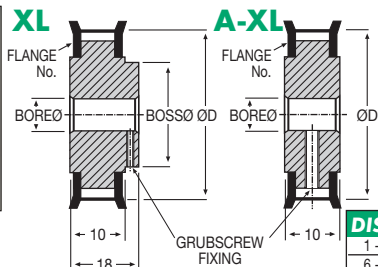

SPECIAL TEETH : between 10 - 276
PULLEYS FLANGED WHERE SPECIFIED

DISCOUNTS

	List Price
1 - 5	
6 - 19	- 12%
20 - 39	- 25%
40 - 59	- 33%
60 - 99	- 37%
100 - 200	- 42%

Pulleys & Belts PITCH 0.2"

PART NUMBER	Teeth	PCD mm	Flange No.	ØD mm	Boss Ø mm	Bore Ø mm	PRICE EACH	
							1-5 XL	A-XL
10 XL 025F	10	16.17	11XL	15.67	11.10	4.75	£8.18	£6.87
11 XL 025F	11	17.79	11XL	17.29	11.10	4.75	£8.73	£7.32
12 XL 025F	12	19.40	12XL	18.90	12.70	4.75	£9.24	£7.76
13 XL 025F	13	21.02	14XL	20.52	12.70	4.75	£10.01	£8.41
14 XL 025F	14	22.64	14XL	22.14	15.88	4.75	£10.54	£8.87
15 XL 025F	15	24.26	15XL	23.76	15.88	6.35	£10.98	£9.24
16 XL 025F	16	25.87	15XL	25.37	15.88	6.35	£11.70	£9.82
17 XL 025F	17	27.49	16XL	26.99	15.88	6.35	£12.08	£10.15
18 XL 025F	18	29.11	18XL	28.61	19.05	7.92	£12.29	£10.36
20 XL 025F	20	32.34	20XL	31.84	19.05	7.92	£13.13	£10.99
21 XL 025F	21	33.96	21XL	33.45	19.05	7.92	£13.97	£11.70
22 XL 025F	22	35.57	22XL	35.07	19.05	9.53	£14.44	£12.09
24 XL 025F	24	38.81	24XL	38.31	25.40	9.53	£15.06	£12.67
25 XL 025F	25	40.43	26XL	39.93	25.40	9.53	£15.65	£13.13
26 XL 025F	26	42.04	26XL	41.54	25.40	9.53	£17.69	£14.86
28 XL 025F	28	45.28	28XL	44.78	25.40	9.53	£19.76	£16.57
30 XL 025F	30	48.51	30XL	48.01	25.40	9.53	£20.50	£17.18
32 XL 025	32	51.74	-	51.24	31.75	9.53	£20.84	£17.51
36 XL 025	36	58.21	-	57.71	31.75	9.53	£21.70	£18.23
40 XL 025	40	64.68	-	64.18	31.75	9.53	£22.29	£18.69
42 XL 025	42	67.91	-	67.41	31.75	9.53	£22.90	£19.26
44 XL 025	44	71.15	-	70.65	31.75	9.53	£23.87	£20.08
48 XL 025	48	77.62	-	77.12	31.75	9.53	£25.07	£21.07
50 XL 025	50	80.85	-	80.35	31.75	12.70	£28.23	£23.68
54 XL 025	54	87.32	-	86.82	31.75	12.70	£28.79	£24.20
60 XL 025	60	97.02	-	96.52	31.75	12.70	£30.53	£25.66
70 XL 025	70	113.19	-	112.69	31.75	12.70	£33.55	£28.14
72 XL 025	72	116.43	-	115.93	31.75	12.70	£36.80	£34.34

12.52

Unit 14, Foxwood Ind. Park, Foxwood Rd. Chesterfield, Derbyshire S41 9RN
Telephone +44(0)1246 268080 Fax +44(0)1246 260003