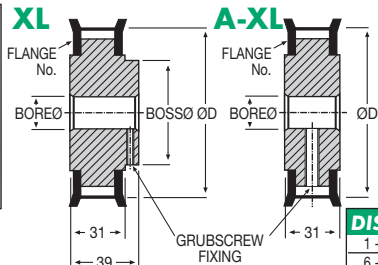

Pulleys & Belts
PITCH 0.2"

Unit 14, Foxwood Ind. Park, Foxwood Rd. Chesterfield, Derbyshire S41 9RN

Telephone +44(0)1246 268080 Fax +44(0)1246 260003

12.55

Timing Pulleys

Materials

0.2" Pitch : 25.4mm Wide Belt

STD : Aluminium with Steel
or Aluminium Flanges

To suit XL Belts

SPECIAL TEETH : **between 10 - 276**
PULLEYS FLANGED WHERE SPECIFIED

DISCOUNTS

	List Price
1 - 5	
6 - 19	- 12%
20 - 39	- 25%
40 - 59	- 33%
60 - 99	- 37%
100 - 200	- 42%