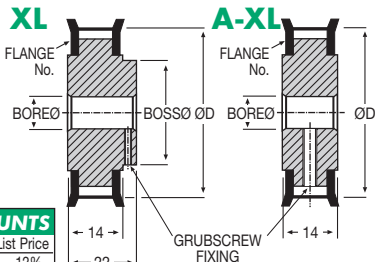

12.52

Unit 14, Foxwood Ind. Park, Foxwood Rd. Chesterfield, Derbyshire S41 9RN
Telephone +44(0)1246 268080 Fax +44(0)1246 260003

Materials

STD : Aluminium with Steel or
Aluminium Flanges

Timing Pulleys

0.2" Pitch : 9.52mm Wide Belt