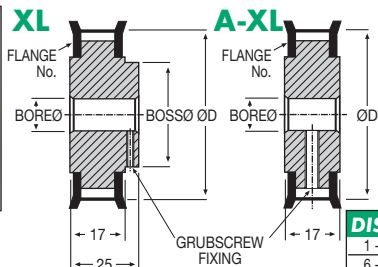

SPECIAL TEETH : **between 10 - 276**
PULLEYS FLANGED WHERE SPECIFIED

DISCOUNTS	
1 - 5	List Price
6 - 19	- 12%
20 - 39	- 25%
40 - 59	- 33%
60 - 99	- 37%
100 - 200	- 42%

Pulleys & Belts PITCH 0.2"

PART NUMBER	Teeth	PCD mm	Flange No.	ØD mm	Boss Ø mm	Bore Ø mm	PRICE EACH 1-5	
							XL	A-XL
10 XL 050F	10	16.17	11XL	15.67	11.10	4.75	£12.34	£10.31
11 XL 050F	11	17.79	11XL	17.29	11.10	4.75	£13.09	£10.98
12 XL 050F	12	19.40	12XL	18.90	12.70	4.75	£13.95	£11.70
13 XL 050F	13	21.02	14XL	20.52	12.70	4.75	£15.07	£12.65
14 XL 050F	14	22.64	14XL	22.14	15.88	4.75	£15.89	£13.37
15 XL 050F	15	24.26	15XL	23.76	15.88	6.35	£16.53	£13.93
16 XL 050F	16	25.87	15XL	25.37	15.88	6.35	£17.59	£14.76
17 XL 050F	17	27.49	16XL	26.99	15.88	6.35	£18.18	£15.23
18 XL 050F	18	29.11	18XL	28.61	19.05	7.92	£18.47	£15.60
20 XL 050F	20	32.34	20XL	31.84	19.05	7.92	£19.73	£16.57
21 XL 050F	21	33.96	21XL	33.45	19.05	7.92	£20.98	£17.62
22 XL 050F	22	35.57	22XL	35.07	19.05	9.53	£21.70	£18.23
24 XL 050F	24	38.81	24XL	38.31	25.40	9.53	£22.67	£19.03
25 XL 050F	25	40.43	26XL	39.93	25.40	9.53	£23.53	£19.73
26 XL 050F	26	42.04	26XL	41.54	25.40	9.53	£26.57	£22.38
28 XL 050F	28	45.28	28XL	44.78	25.40	9.53	£29.68	£24.93
30 XL 050F	30	48.51	30XL	48.01	25.40	9.53	£30.79	£25.81
32 XL 050	32	51.74	-	51.24	31.75	9.53	£31.29	£26.30
36 XL 050	36	58.21	-	57.71	31.75	9.53	£32.63	£27.39
40 XL 050	40	64.68	-	64.18	31.75	9.53	£33.44	£28.04
42 XL 050	42	67.91	-	67.41	31.75	9.53	£34.39	£28.95
44 XL 050	44	71.15	-	70.65	31.75	9.53	£35.88	£30.11
48 XL 050	48	77.62	-	77.12	31.75	9.53	£37.70	£31.62
50 XL 050	50	80.85	-	80.35	31.75	12.70	£42.39	£35.56
54 XL 050	54	87.32	-	86.82	31.75	12.70	£43.24	£36.34
60 XL 050	60	97.02	-	96.52	31.75	12.70	£45.89	£38.54
70 XL 050	70	113.19	-	112.69	31.75	12.70	£50.33	£42.24
72 XL 050	72	116.43	-	115.93	31.75	12.70	£58.23	£51.60

12.54

Unit 14, Foxwood Ind. Park, Foxwood Rd. Chesterfield, Derbyshire S41 9RN
Telephone +44(0)1246 268080 Fax +44(0)1246 260003