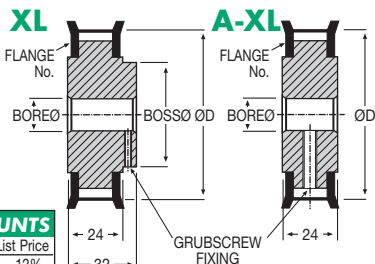

To suit XL Belts

DISCOUNTS

1 - 5	List Price
6 - 19	- 12%
20 - 39	- 25%
40 - 59	- 33%
60 - 99	- 37%
100 - 200	- 42%

SPECIAL TEETH : between 10 - 276
PULLEYS FLANGED WHERE SPECIFIED

PART NUMBER	Teeth	PCD mm	Flange No.	ØD mm	Boss Ø mm	Bore Ø mm	PRICE EACH 1-5	
							XL	A-XL
10 XL 075F	10	16.17	11XL	15.67	11.10	4.75	£14.72	£12.34
11 XL 075F	11	17.79	11XL	17.29	11.10	4.75	£15.65	£13.12
12 XL 075F	12	19.40	12XL	18.90	12.70	4.75	£16.64	£13.98
13 XL 075F	13	21.02	14XL	20.52	12.70	4.75	£18.01	£15.06
14 XL 075F	14	22.64	14XL	22.14	15.88	4.75	£18.98	£15.94
15 XL 075F	15	24.26	15XL	23.76	15.88	6.35	£19.71	£16.57
16 XL 075F	16	25.87	15XL	25.37	15.88	6.35	£21.02	£17.63
17 XL 075F	17	27.49	16XL	26.99	15.88	6.35	£21.71	£18.21
18 XL 075F	18	29.11	18XL	28.61	19.05	7.92	£22.01	£18.65
20 XL 075F	20	32.34	20XL	31.84	19.05	7.92	£23.56	£19.76
21 XL 075F	21	33.96	21XL	33.45	19.05	7.92	£25.06	£21.02
22 XL 075F	22	35.57	22XL	35.07	19.05	9.53	£25.92	£21.73
24 XL 075F	24	38.81	24XL	38.31	25.40	9.53	£26.98	£22.73
25 XL 075F	25	40.43	26XL	39.93	25.40	9.53	£28.02	£23.56
26 XL 075F	26	42.04	26XL	41.54	25.40	9.53	£31.68	£26.66
28 XL 075F	28	45.28	28XL	44.78	25.40	9.53	£35.40	£29.69
30 XL 075F	30	48.51	30XL	48.01	25.40	9.53	£36.73	£30.78
32 XL 075	32	51.74	-	51.24	31.75	9.53	£37.31	£31.34
36 XL 075	36	58.21	-	57.71	31.75	9.53	£38.89	£32.64
40 XL 075	40	64.68	-	64.18	31.75	9.53	£39.01	£33.44
42 XL 075	42	67.91	-	67.41	31.75	9.53	£40.99	£34.51
44 XL 075	44	71.15	-	70.65	31.75	9.53	£42.75	£35.93
48 XL 075	48	77.62	-	77.12	31.75	9.53	£44.91	£37.71
50 XL 075	50	80.85	-	80.35	31.75	12.70	£50.49	£42.39
54 XL 075	54	87.32	-	86.82	31.75	12.70	£51.56	£43.24
60 XL 075	60	97.02	-	96.52	31.75	12.70	£54.66	£45.92
70 XL 075	70	113.19	-	112.69	31.75	12.70	£59.96	£50.33
72 XL 075	72	116.43	-	115.93	31.75	12.70	£69.39	£61.46