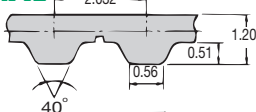

Materials

STD : Polyurethane Body, Polyurethane Teeth and Polyester Tension Members

Timing Belts

0.08" Pitch

MXL

Polyurethane Backing
Polyurethane Teeth
Polyester Cord Tension Member

RATING

TEMPERATURE RANGE
FROM 0° TO + 80°C
TEMPORARILY HIGHER (+120°C)
BELT SPEED UP TO 80M/S
EFFICIENCY UP TO 98%
TORQUE : SEE TECH PAGES

SINGLE SIDED BELT

- OIL RESISTANT
- HIGH EFFICIENCY
- MINIMAL STRETCH
- HIGH PRECISION
- SYNCHRONOUS

DISCOUNTS

Quantity	List Price
1 - 5	-
6 - 19	- 7%
20 - 39	- 14%
40 - 59	- 20%
60 - 99	- 24%
100 - 200	- 27%

PART NUMBER	PITCH LENGTH	No. of TEETH	PRICE EACH 1-5			
			3.2mm (1/8")	4.8mm (3/16")	6.4mm (1/4")	7.9mm (5/16")
MXL 30	60.96	30	£2.94	£4.08	£5.81	£6.81
MXL 35	71.12	35	£2.94	£4.08	£5.81	£6.81
MXL 40	81.28	40	£2.94	£4.08	£5.81	£6.81
MXL 45	91.44	45	£2.94	£4.08	£5.81	£6.81
MXL 48	97.54	48	£2.94	£4.08	£5.81	£6.81
MXL 50	101.60	50	£2.94	£4.08	£5.81	£6.81
MXL 54	109.73	54	£2.94	£4.08	£5.81	£6.81
MXL 55	111.76	55	£2.94	£4.08	£5.81	£6.81
MXL 60	121.92	60	£2.94	£4.08	£5.81	£6.81
MXL 64	130.05	64	£2.94	£4.08	£5.81	£6.81
MXL 65	132.02	65	£2.94	£4.08	£5.81	£6.81
MXL 70	142.24	70	£2.94	£4.08	£5.81	£6.81
MXL 71	144.27	71	£3.00	£4.08	£6.01	£7.03
MXL 73	148.34	73	£3.00	£4.09	£6.01	£7.03
MXL 75	152.40	75	£3.00	£4.09	£6.01	£7.03
MXL 78	158.50	78	£3.00	£4.09	£6.01	£7.03
MXL 79	160.53	79	£3.04	£4.21	£6.06	£7.03
MXL 80	162.56	80	£3.04	£4.21	£6.06	£7.05
MXL 82	166.62	82	£3.04	£4.24	£6.06	£7.05
MXL 85	172.72	85	£3.07	£4.24	£6.14	£7.27
MXL 87	176.78	87	£3.07	£4.24	£6.14	£7.27
MXL 88	178.82	88	£3.07	£4.24	£6.14	£7.27
MXL 90	182.88	90	£3.13	£4.24	£6.14	£7.27
MXL 91	184.91	91	£3.22	£4.24	£6.14	£7.27
MXL 95	193.04	95	£3.22	£4.42	£6.30	£7.36
MXL 97	197.10	97	£3.22	£4.42	£6.30	£7.36
MXL 100	203.20	100	£3.22	£4.44	£6.32	£7.37