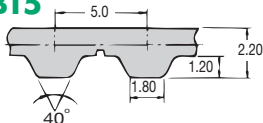

Materials

STD : Polyurethane Teeth, Steel Cord
Tension Members

Timing Belts

5mm Pitch

BT5

Polyurethane Backing

Polyurethane Teeth

Steel Tension Member

SINGLE SIDED BELT

- OIL RESISTANT
- HIGH EFFICIENCY
- HIGH PRECISION

* Non-standard belt length

RATING

TEMPERATURE RANGE
FROM 0° TO + 80°C

TEMPORARILY HIGHER (+120°C)

BELT SPEED UP TO 80M/S

EFFICIENCY UP TO 98%